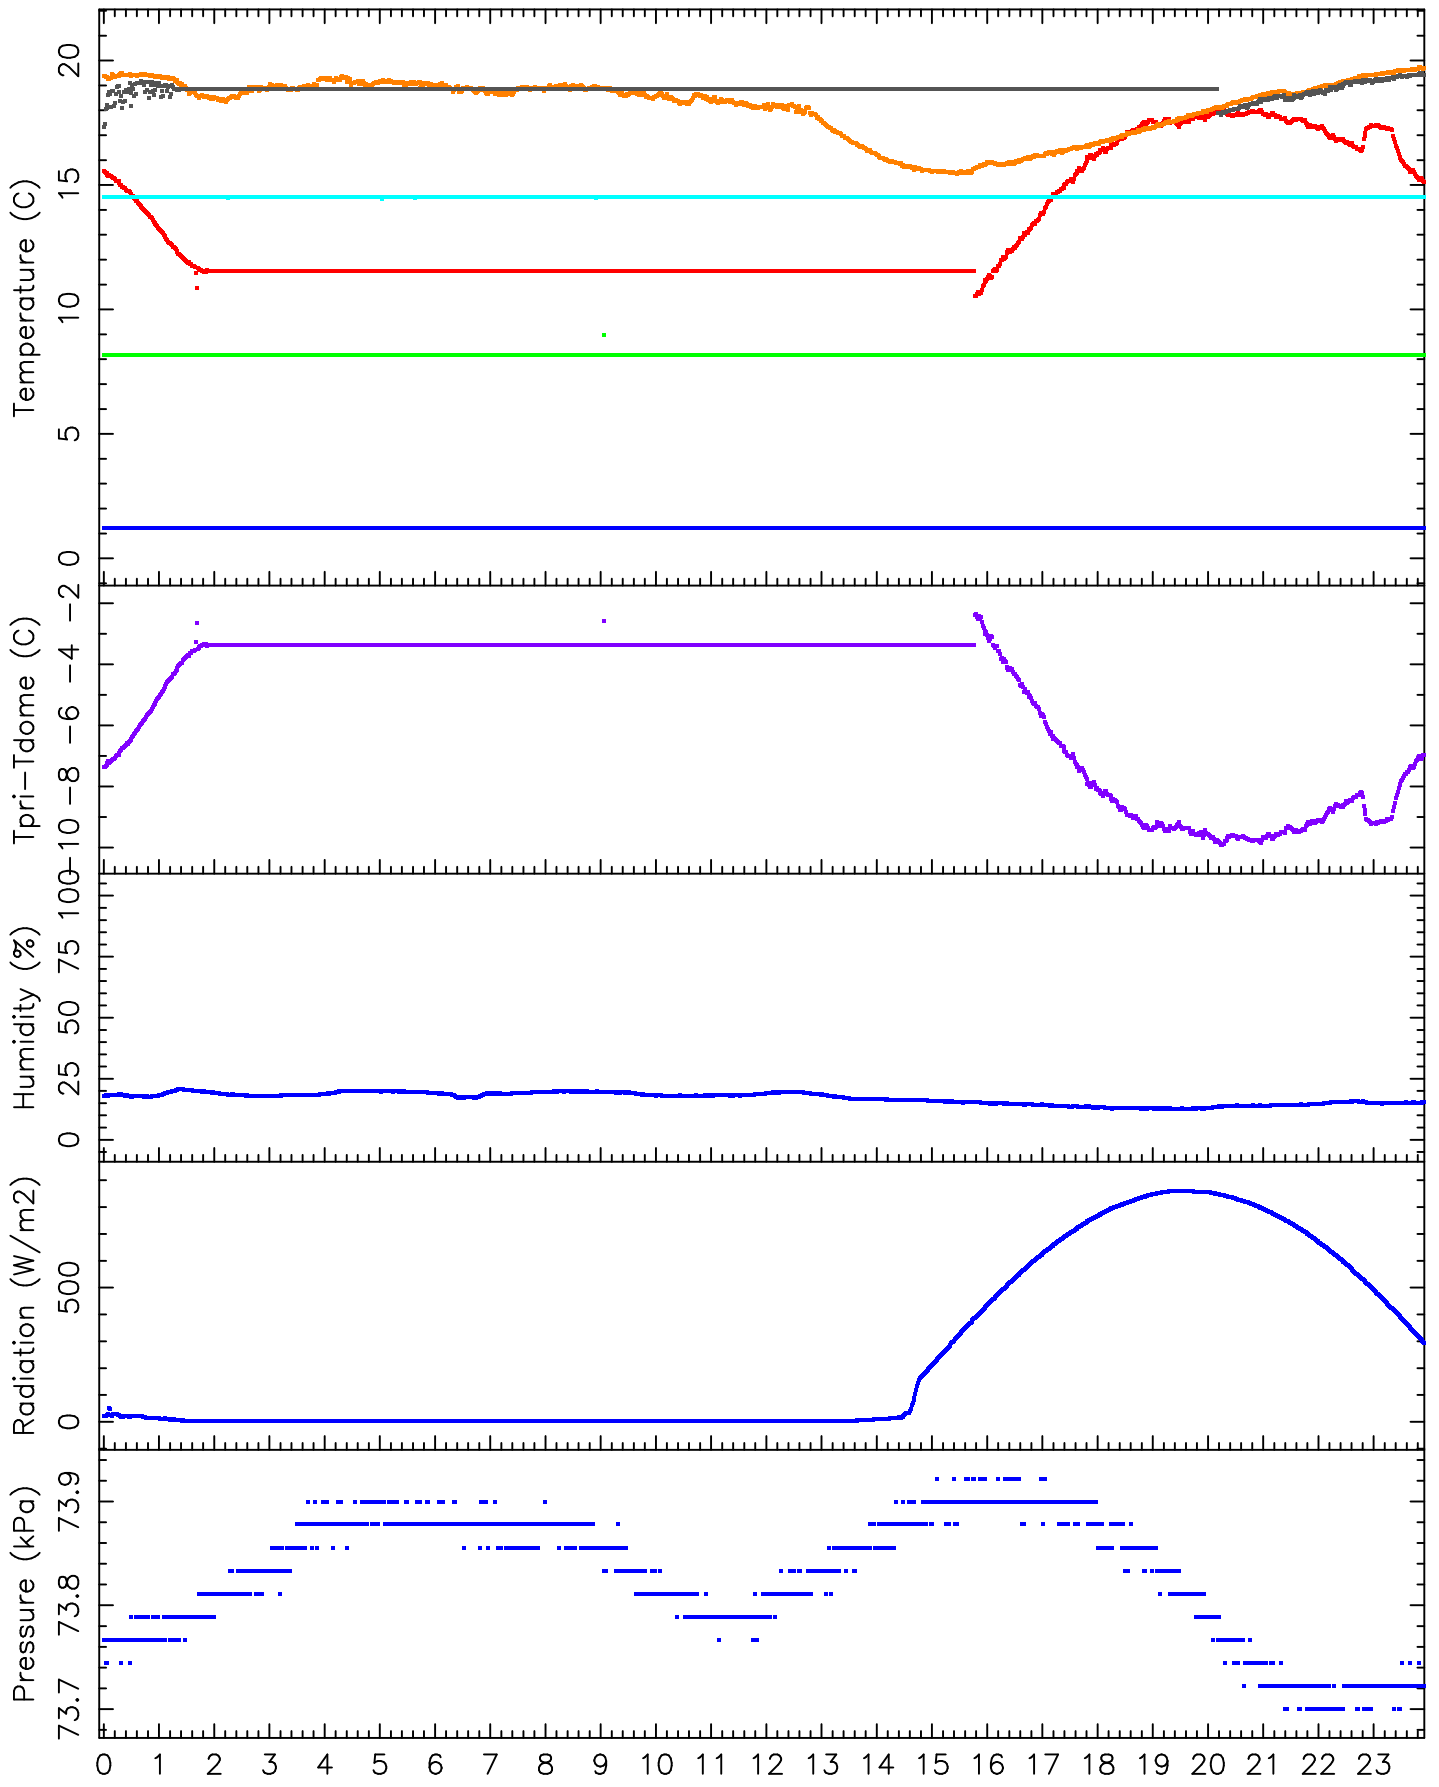

SPM 1.5m Telescope. 10-10-2007. Precipitation = 0000 mm.

Universal Time (hours)

Raul Michel (rmm@astroen.unam.mx)