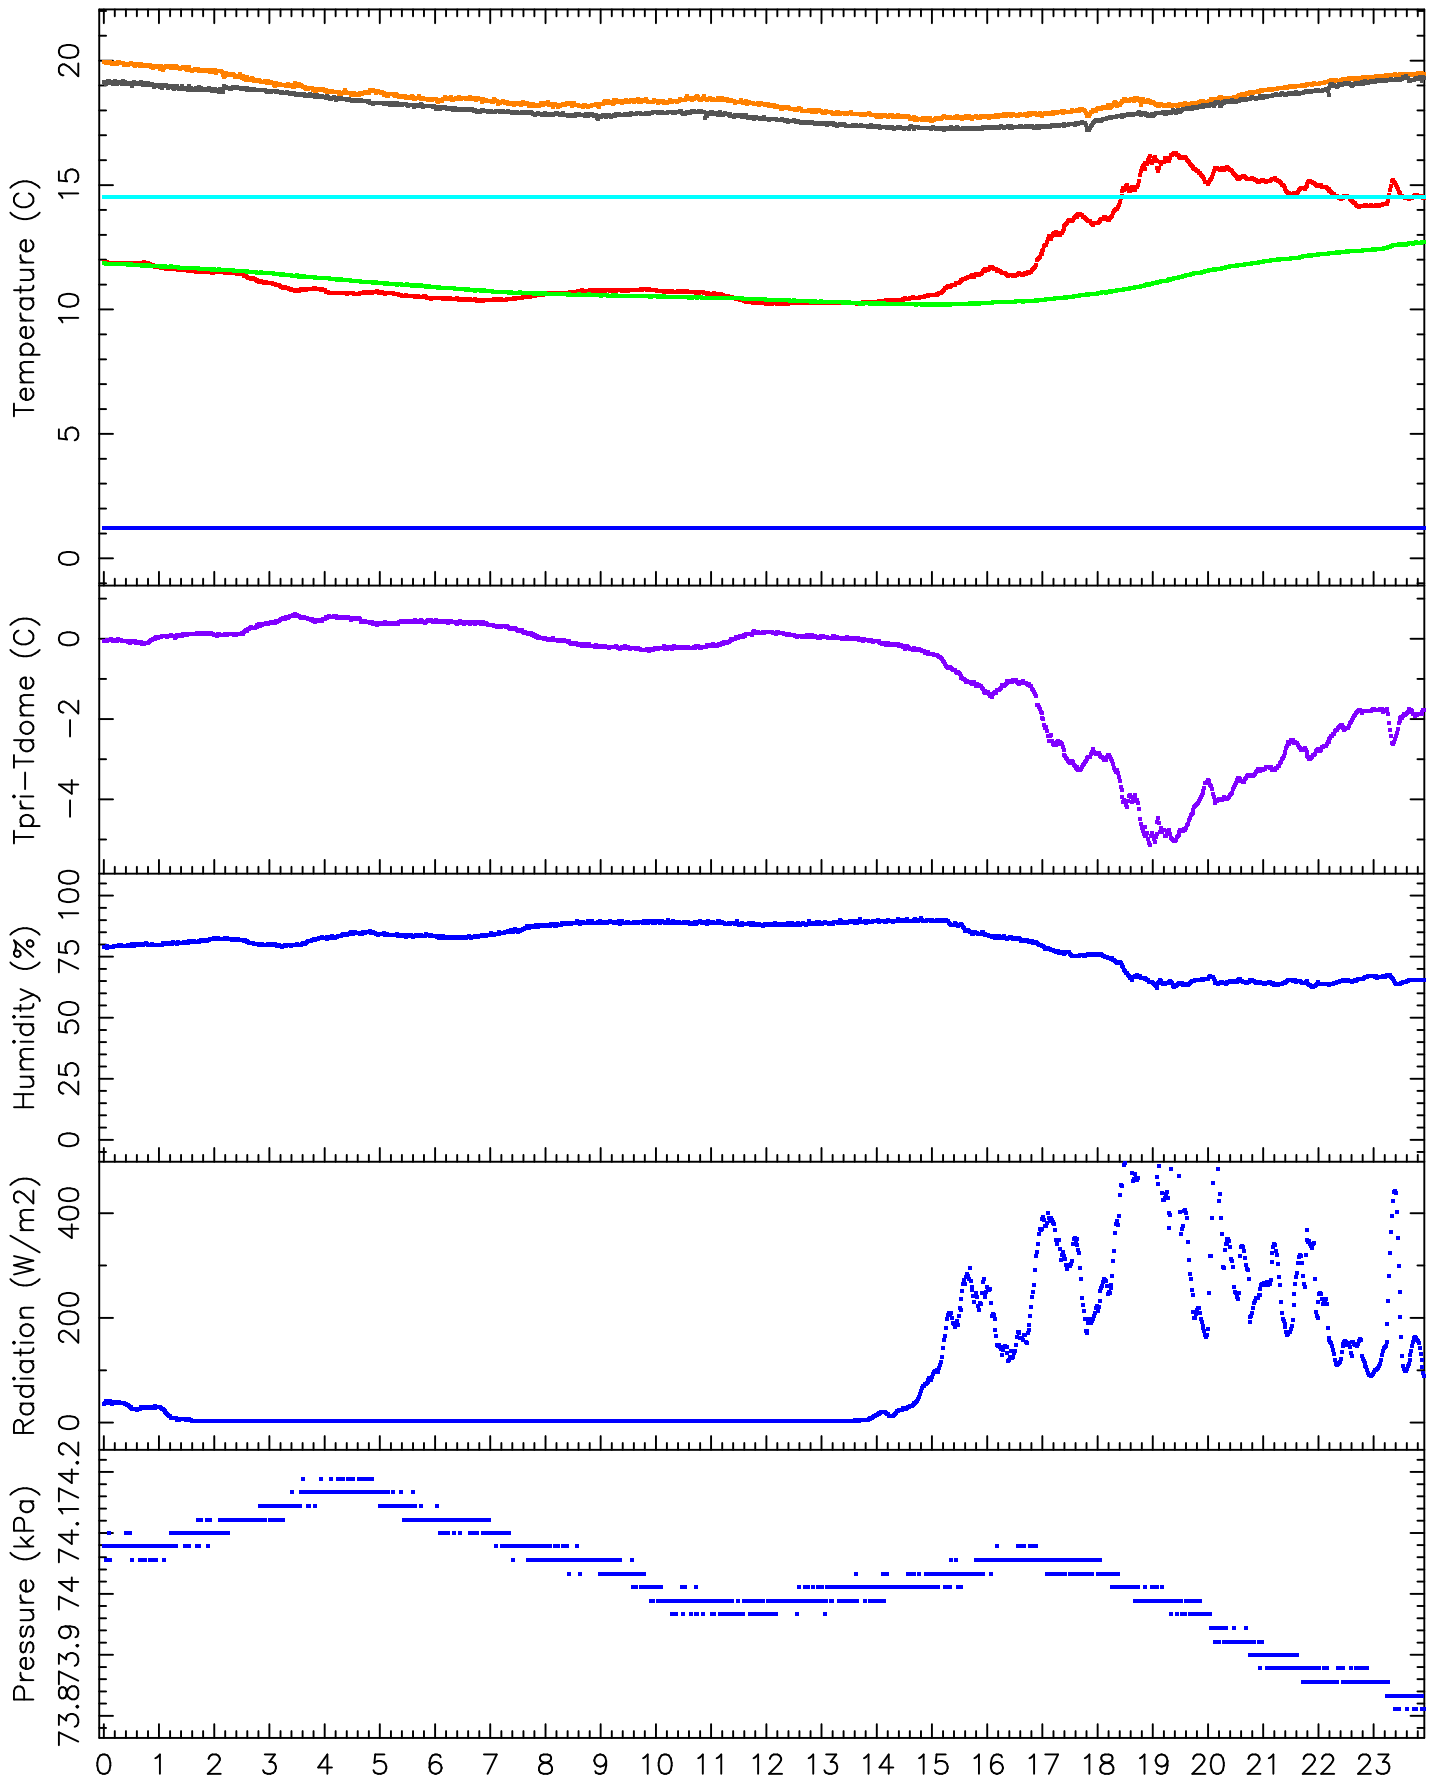

SPM 1.5m Telescope. 03-10-2007. Precipitation = 0001□ mm.

Universal Time (hours)

Raul Michel (rmm@astroen.unam.mx)