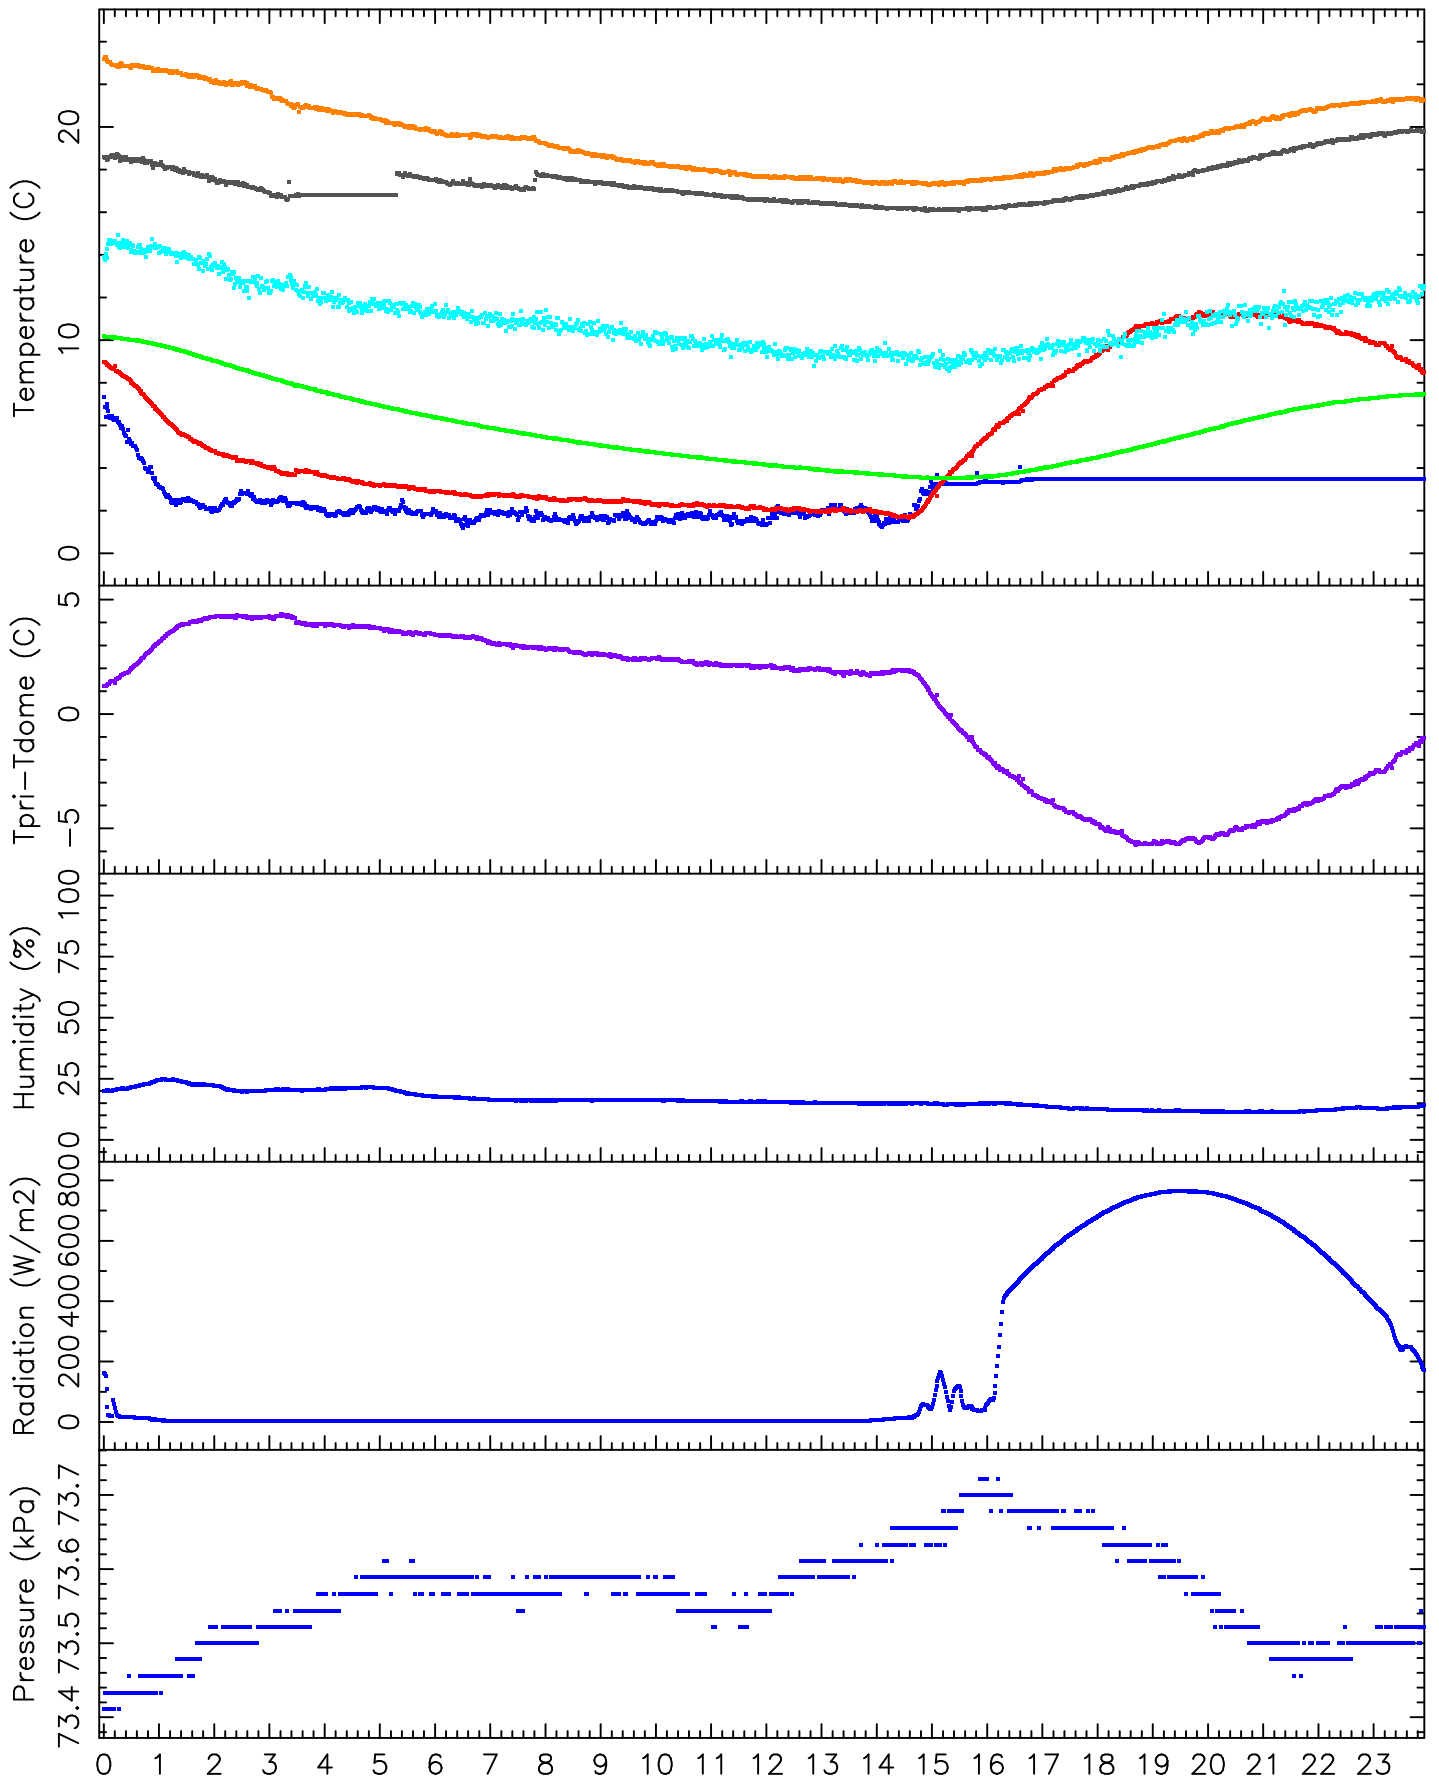

SPM 1.5m Telescope. 30-10-2006. Precipitation = 0000 mm.

Universal Time (hours)

Raul Michel (rmm@astroen.unam.mx)