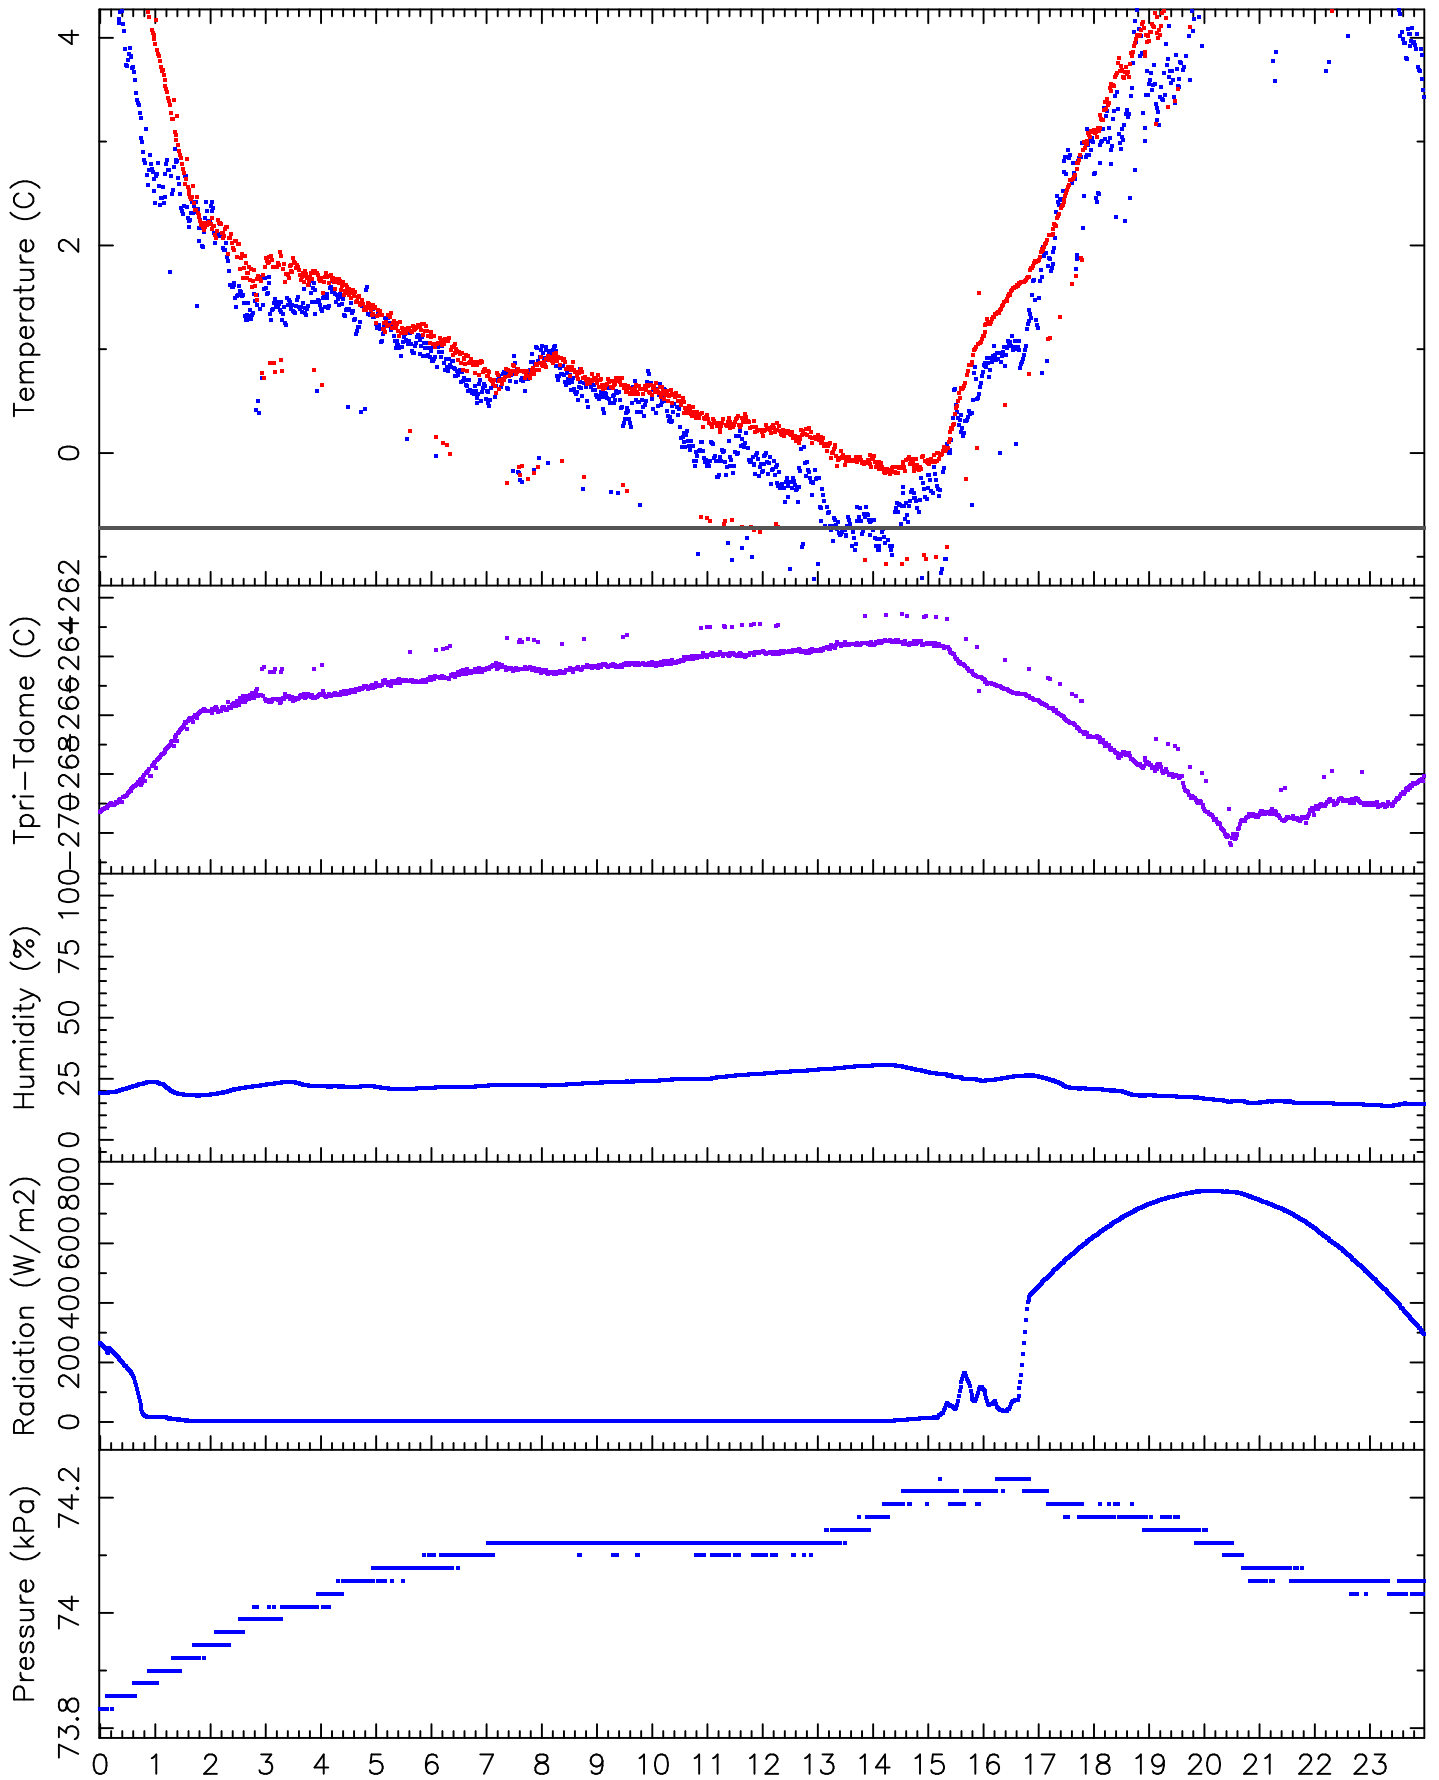

SPM 1.5m Telescope. 11-02-2006. Precipitation = 0000 mm.

Universal Time (hours)

Raul Michel (rmm@astroen.unam.mx)