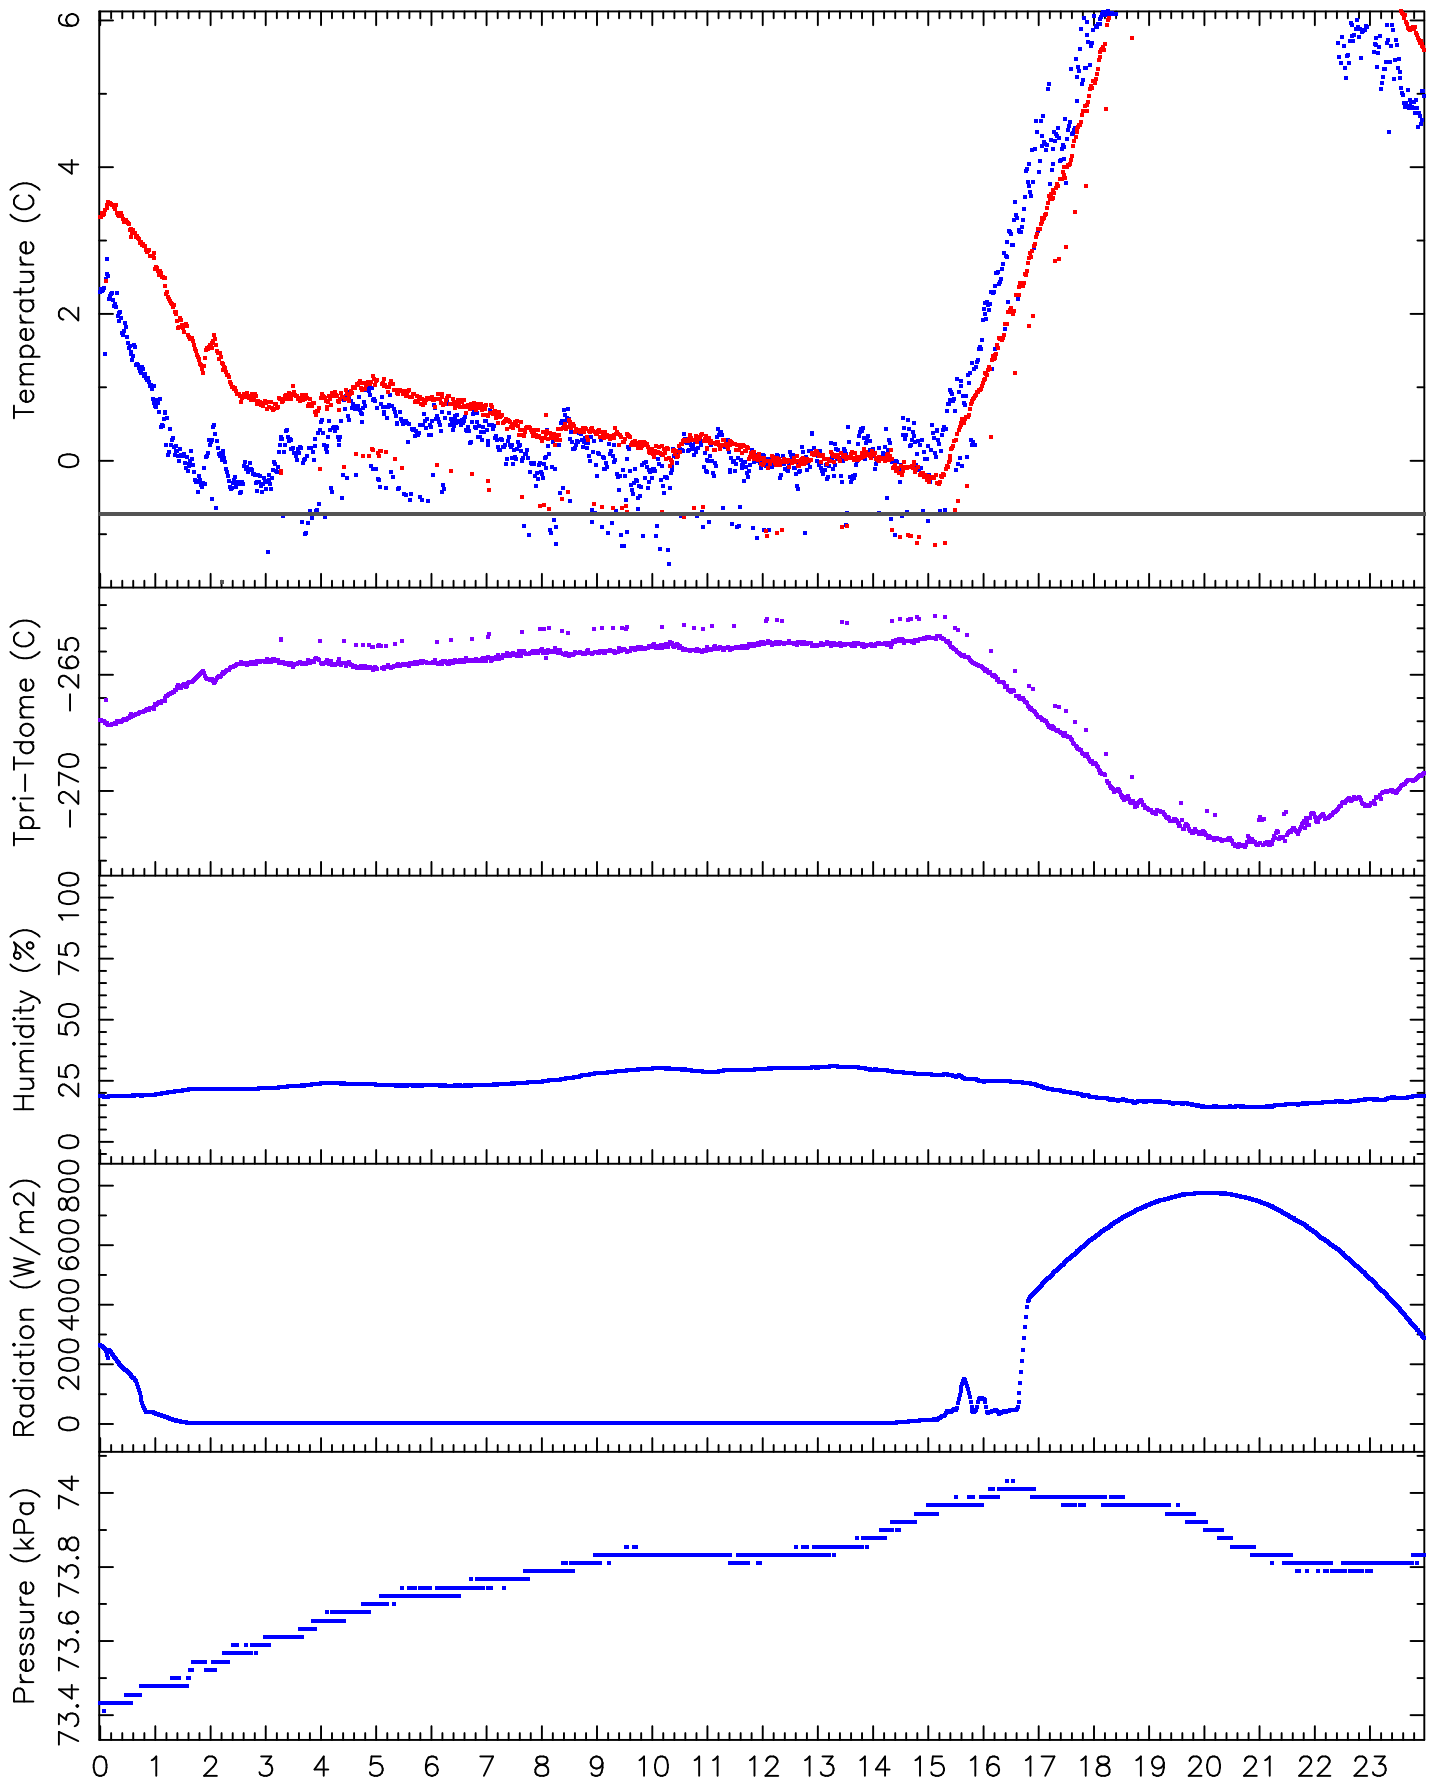

SPM 1.5m Telescope. 10-02-2006. Precipitation = 0000 mm.

Universal Time (hours)

Raul Michel (rmm@astroen.unam.mx)