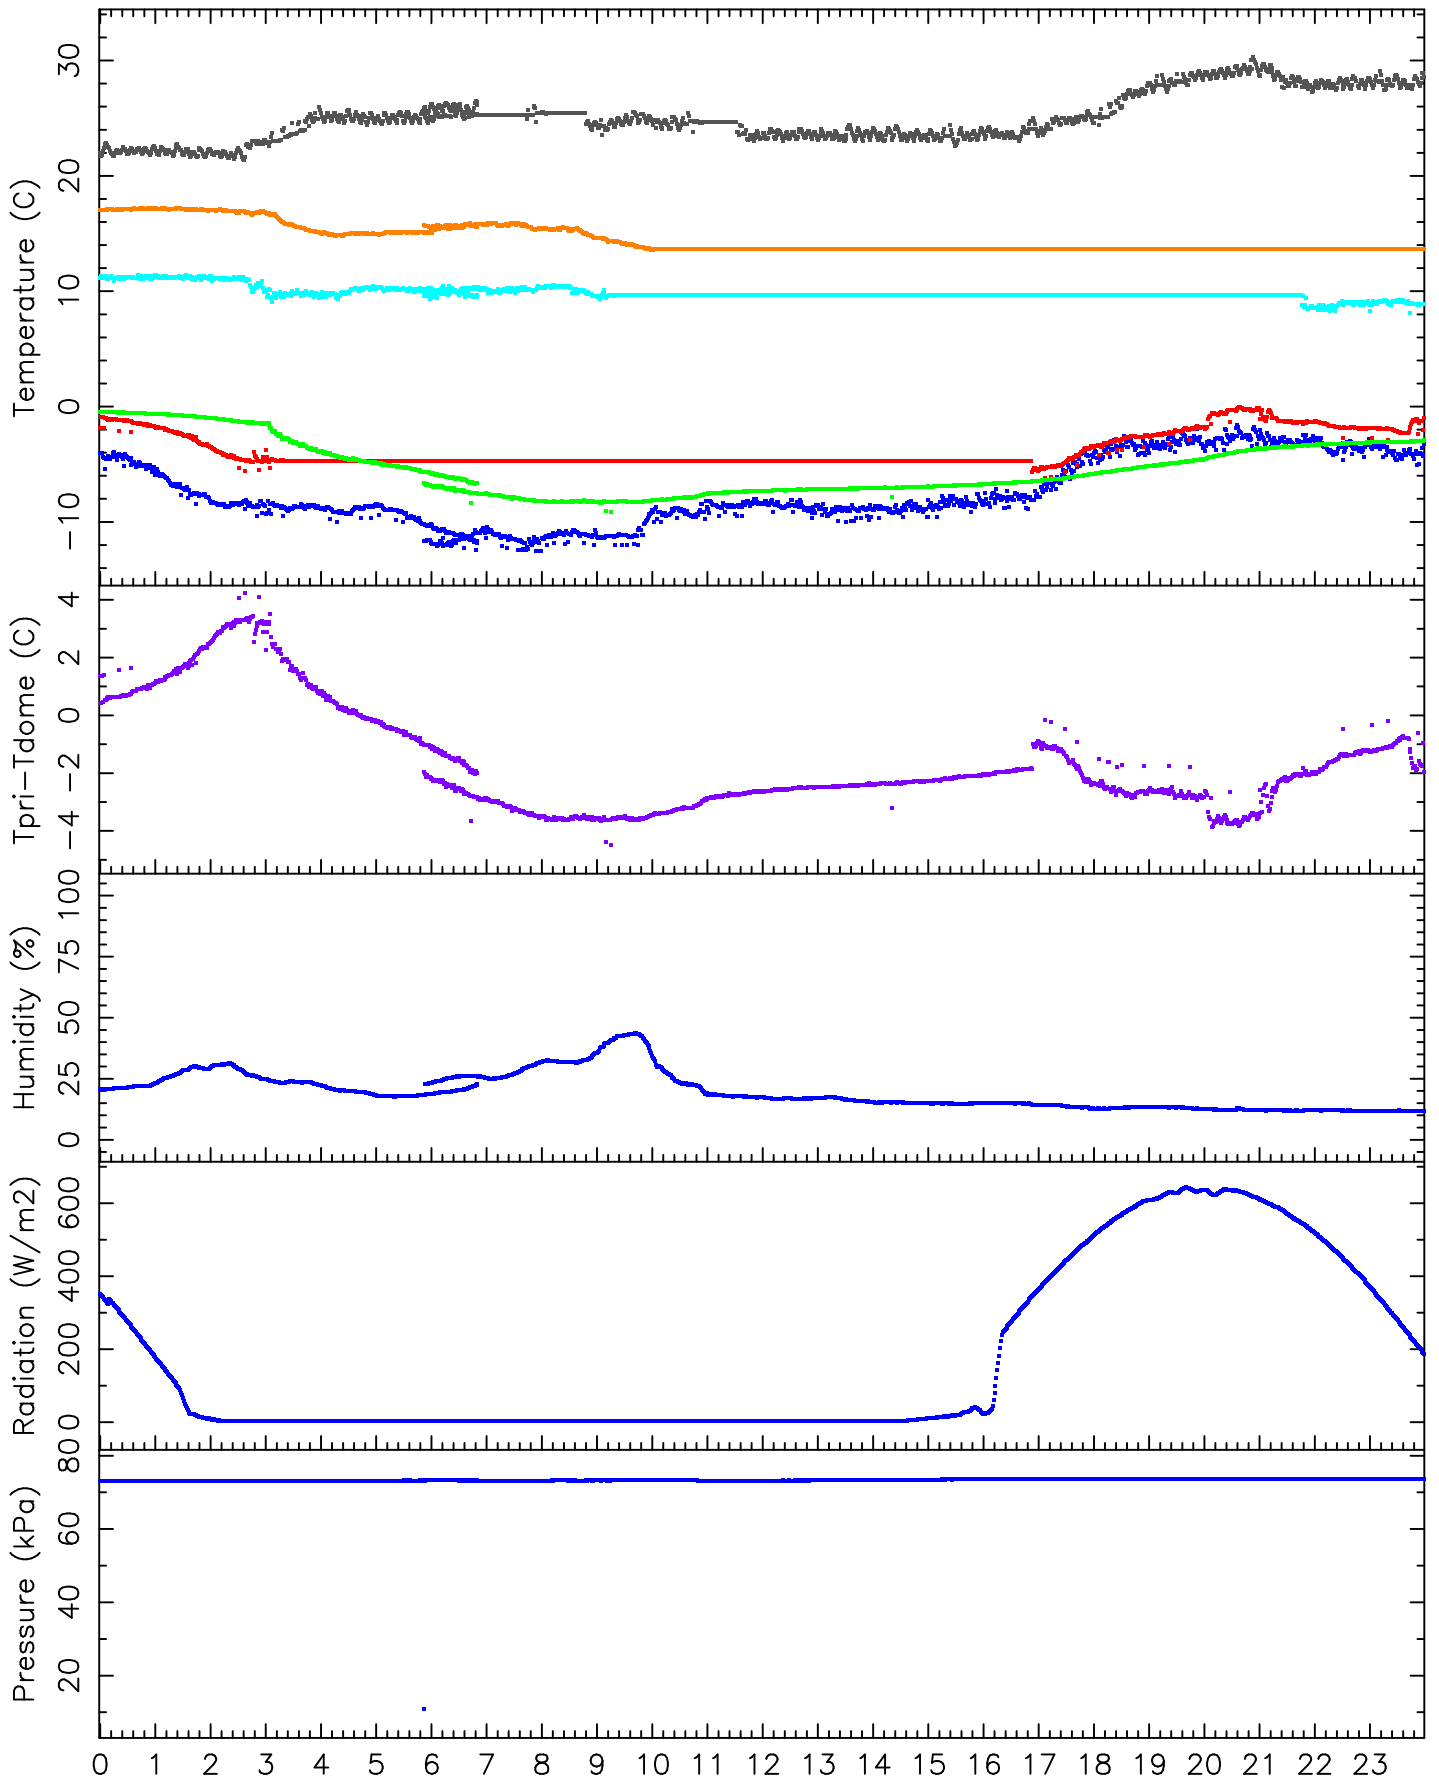

SPM 1.5m Telescope. 16-01-2006. Precipitation = 000/□ mm.

Universal Time (hours)

Raul Michel (rmm@astrosen.unam.mx)