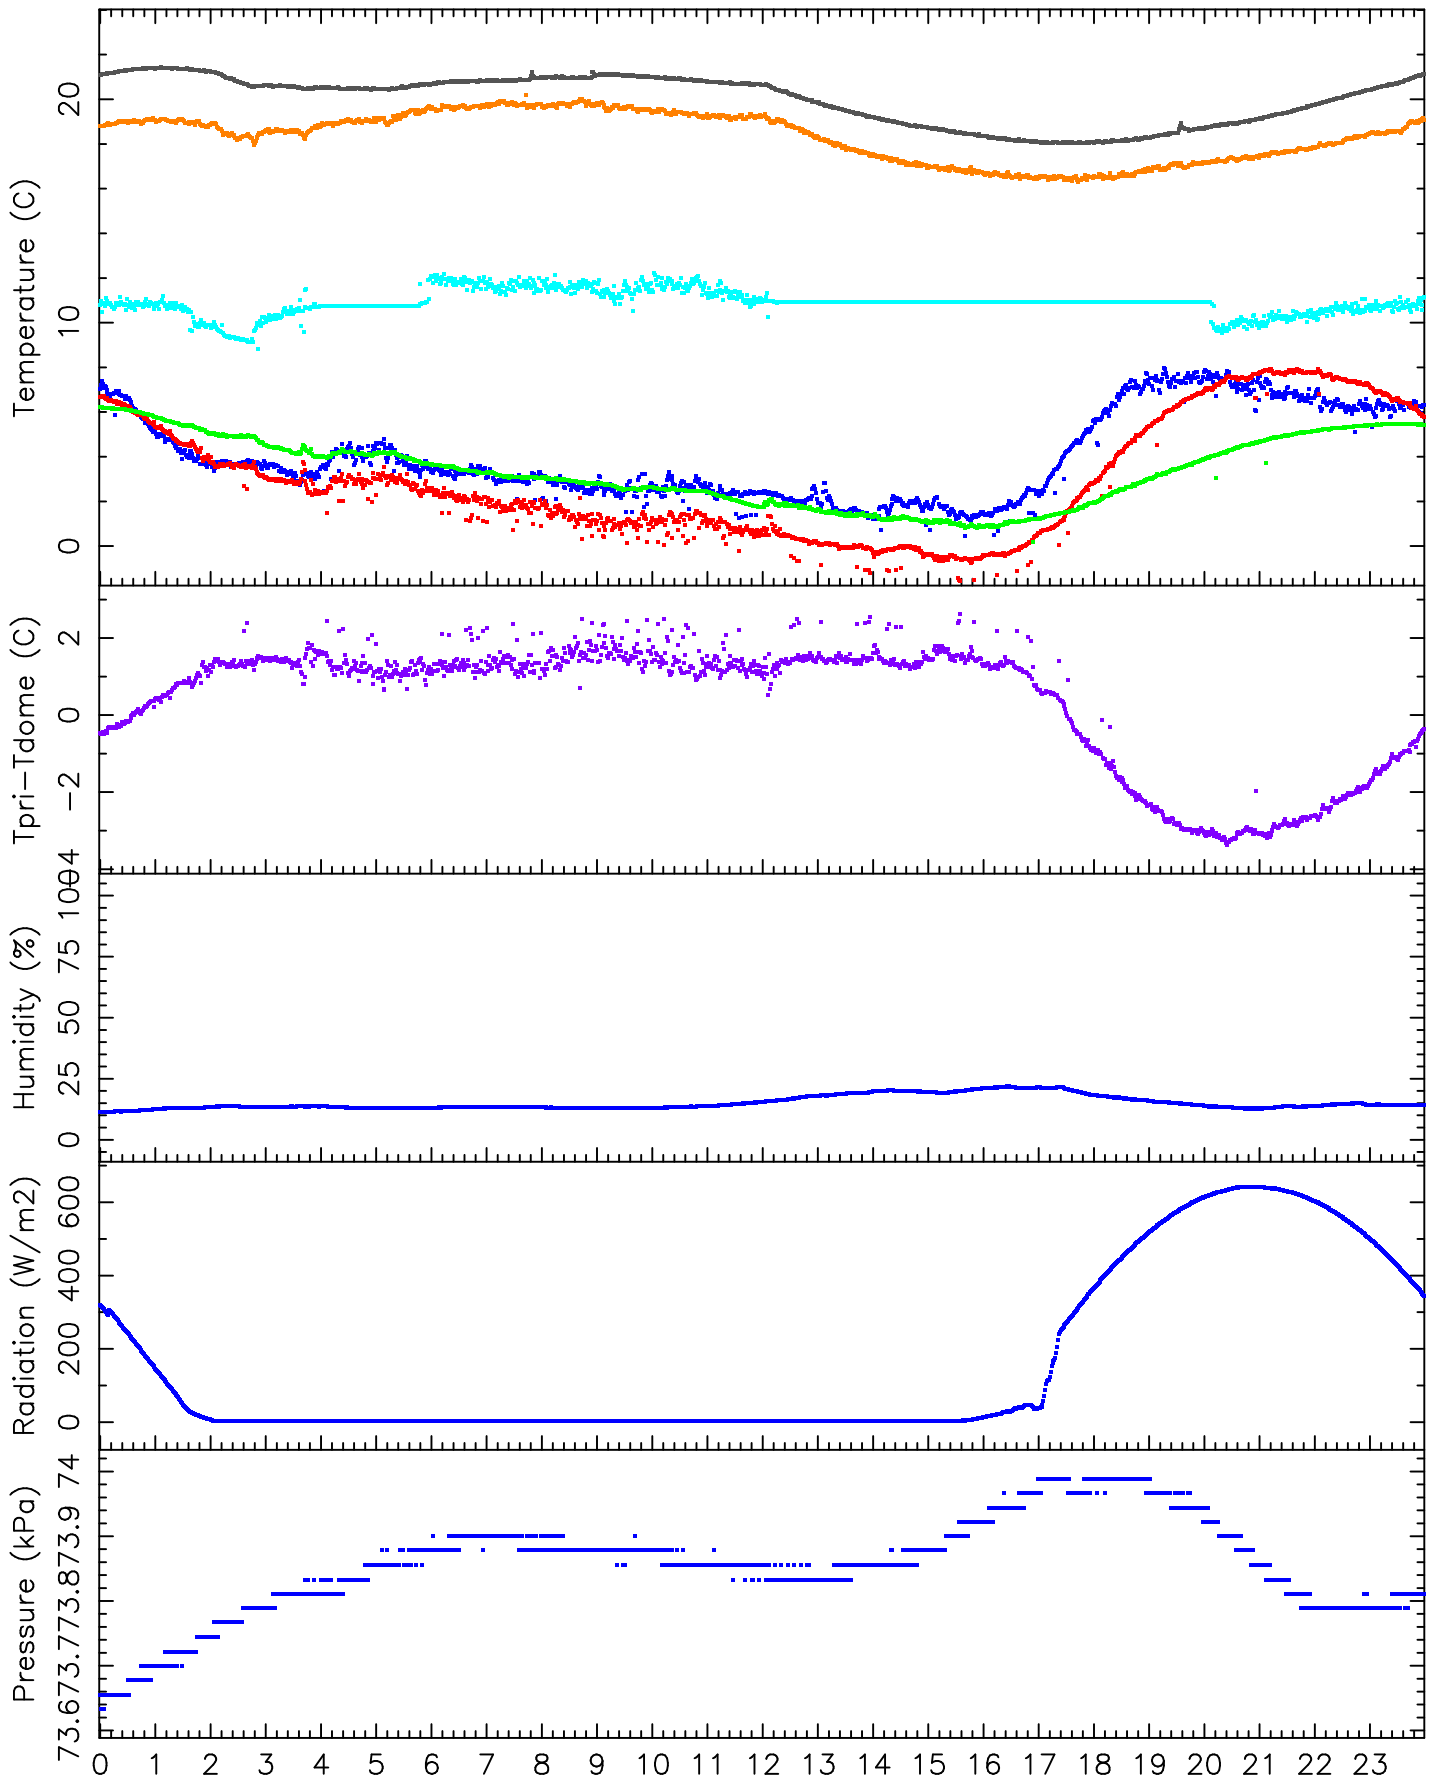

SPM 1.5m Telescope. 09-01-2006. Precipitation = 0000 mm.

Universal Time (hours)

Raul Michel (rmm@astroen.unam.mx)