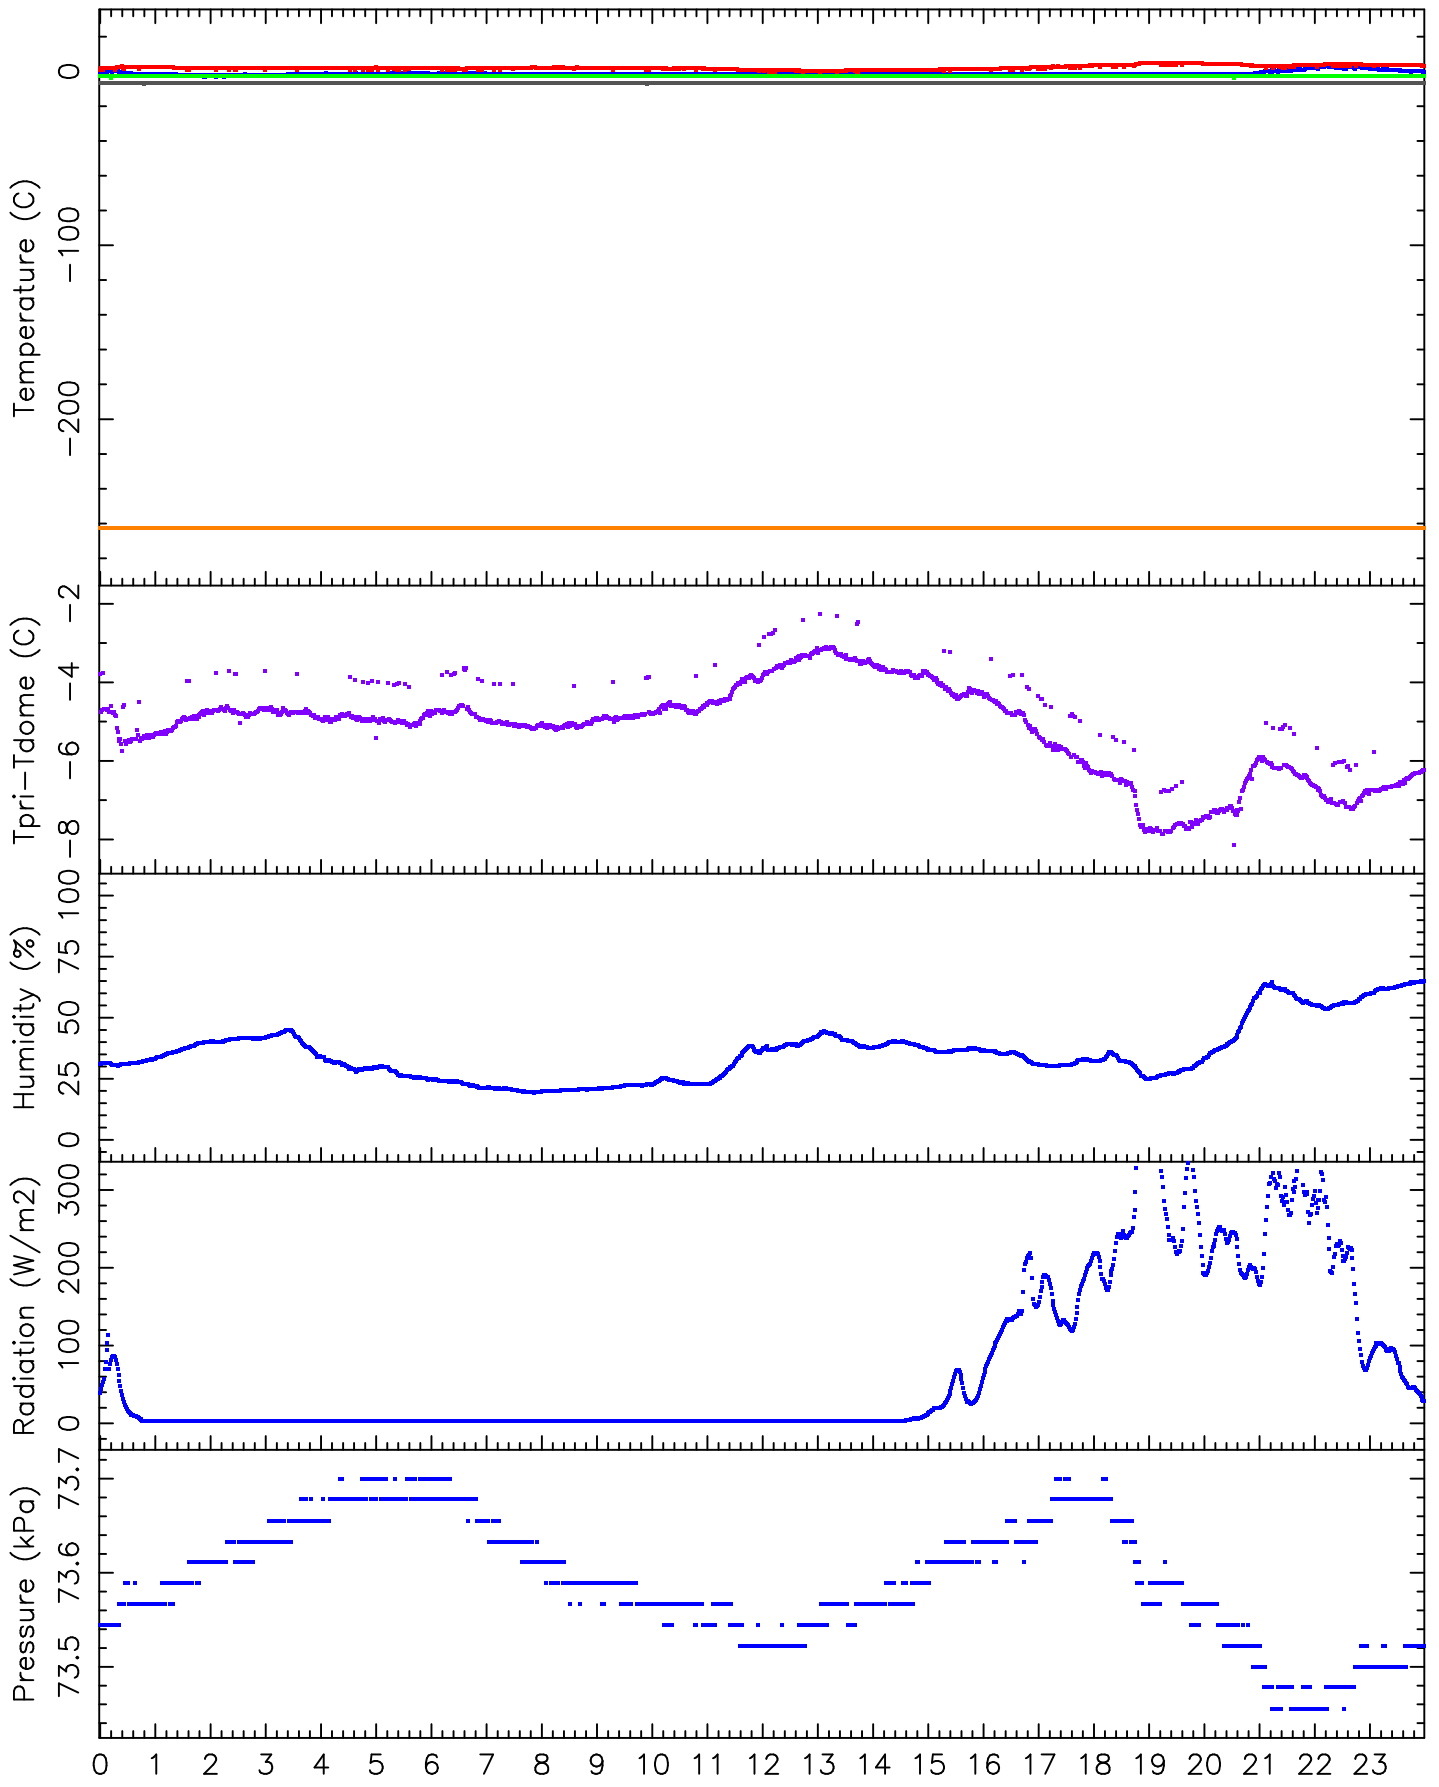

SPM 1.5m Telescope. 12-12-2005. Precipitation = 0000 mm.

Universal Time (hours)

Raul Michel (rmm@astroen.unam.mx)