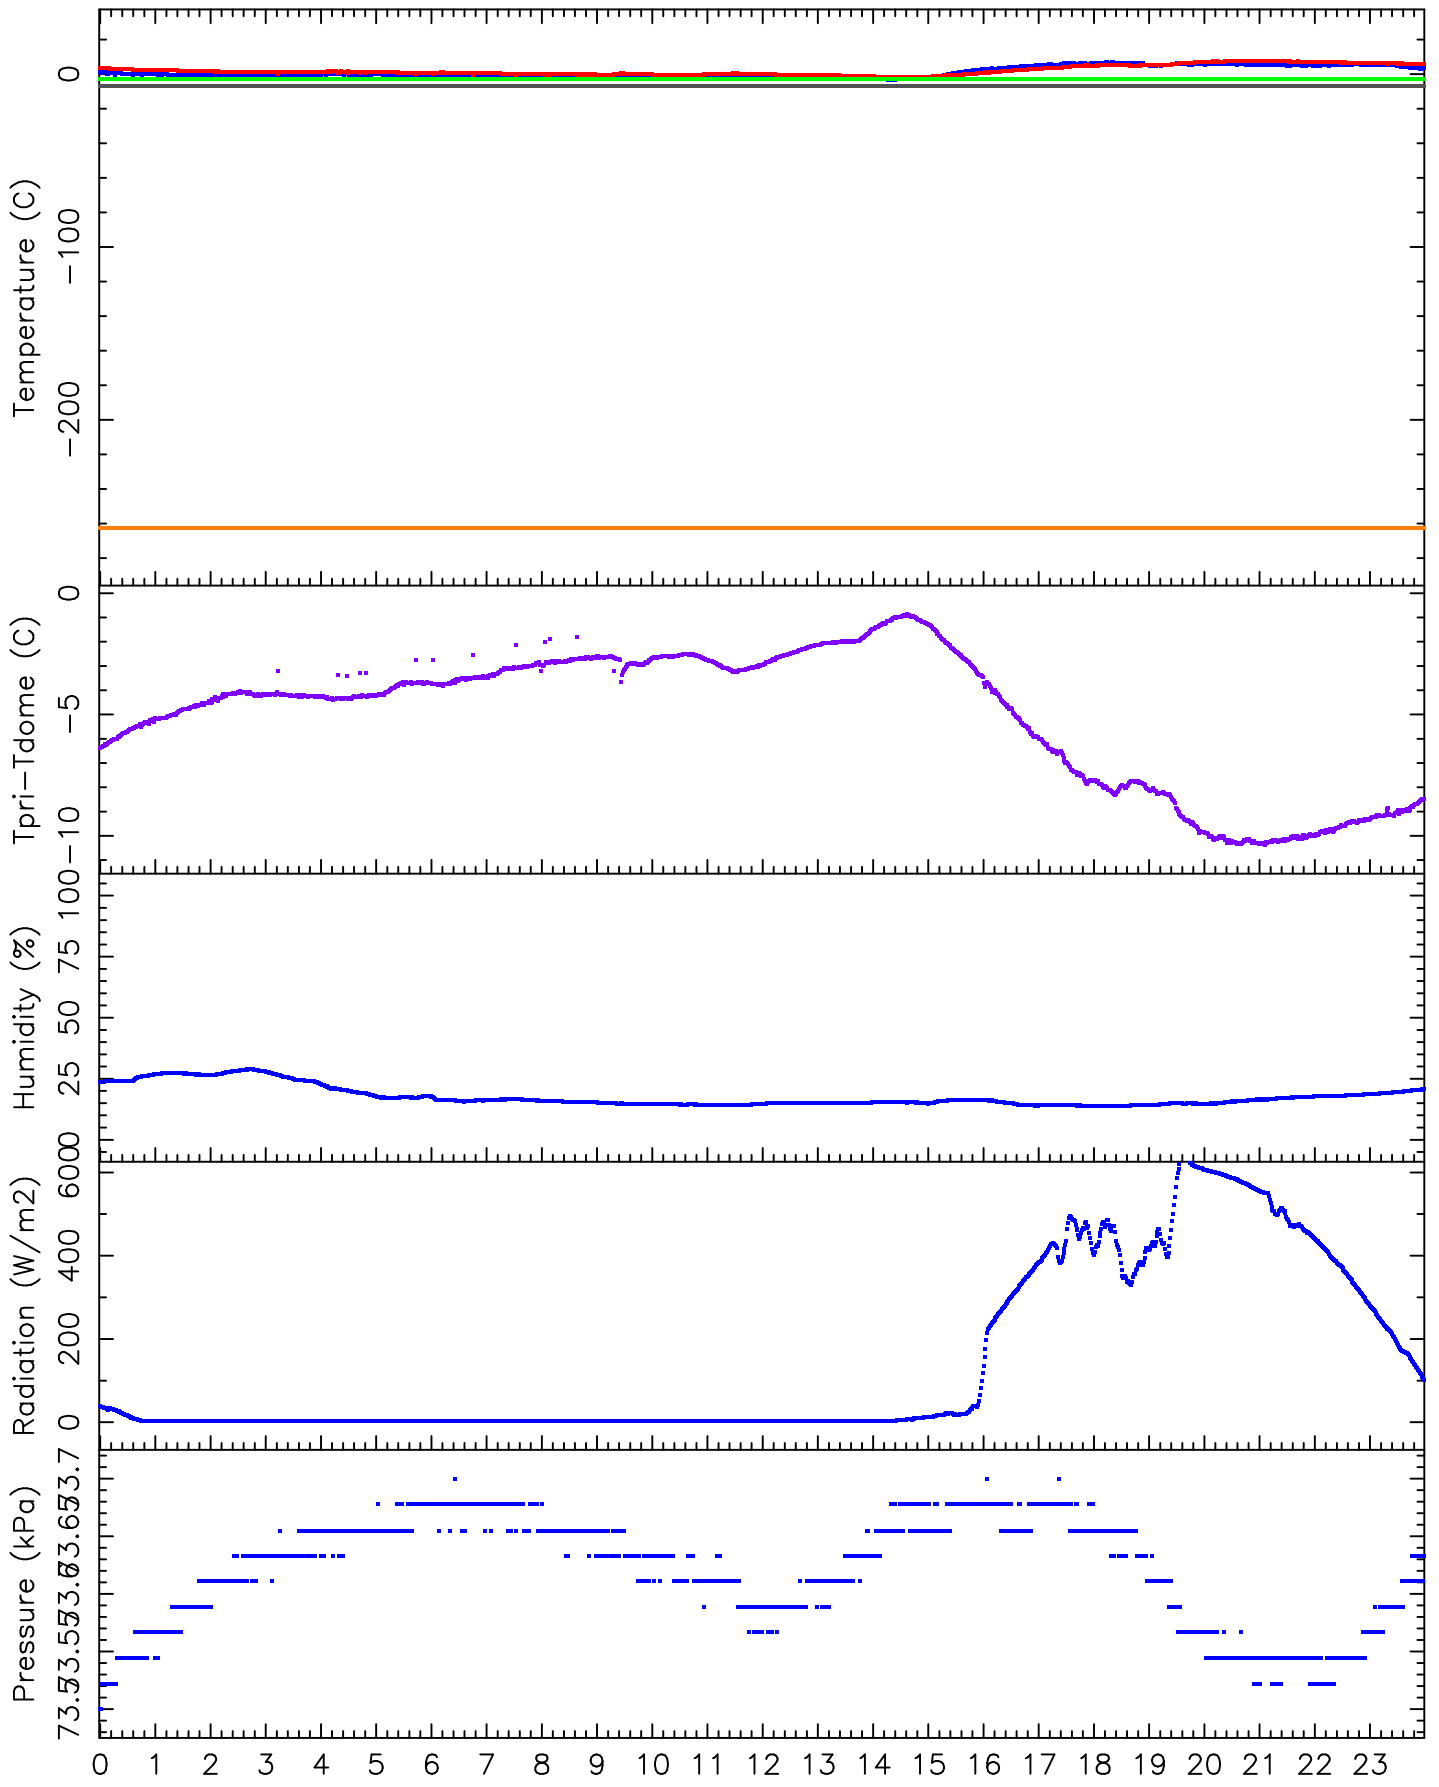

SPM 1.5m Telescope. 09-12-2005. Precipitation = 0000 mm.

Universal Time (hours)

Raul Michel (rmm@astroen.unam.mx)