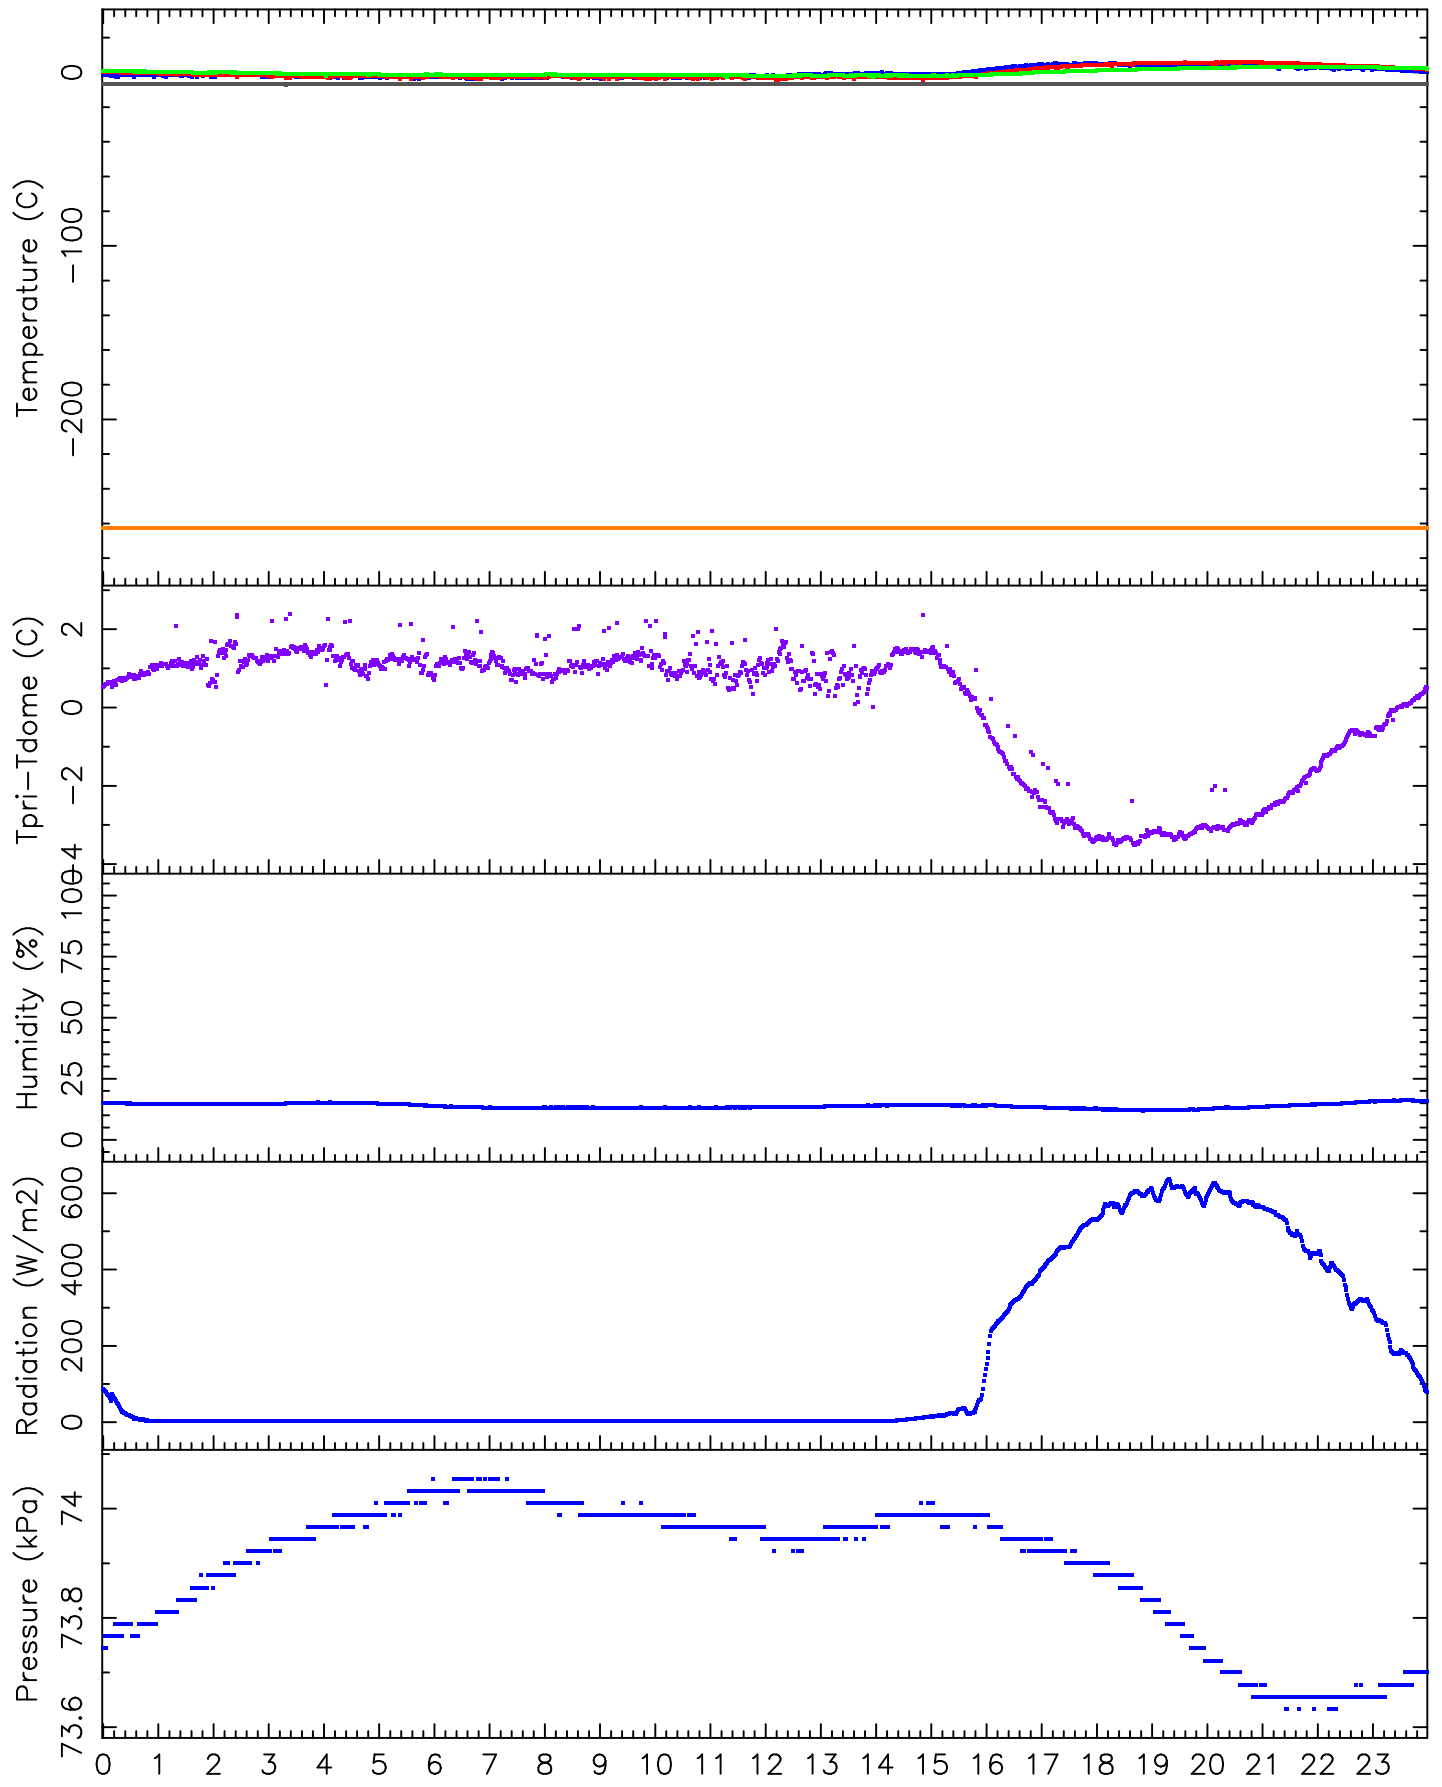

SPM 1.5m Telescope. 05-12-2005. Precipitation = 0000 mm.

Universal Time (hours)

Raul Michel (rmm@astroen.unam.mx)