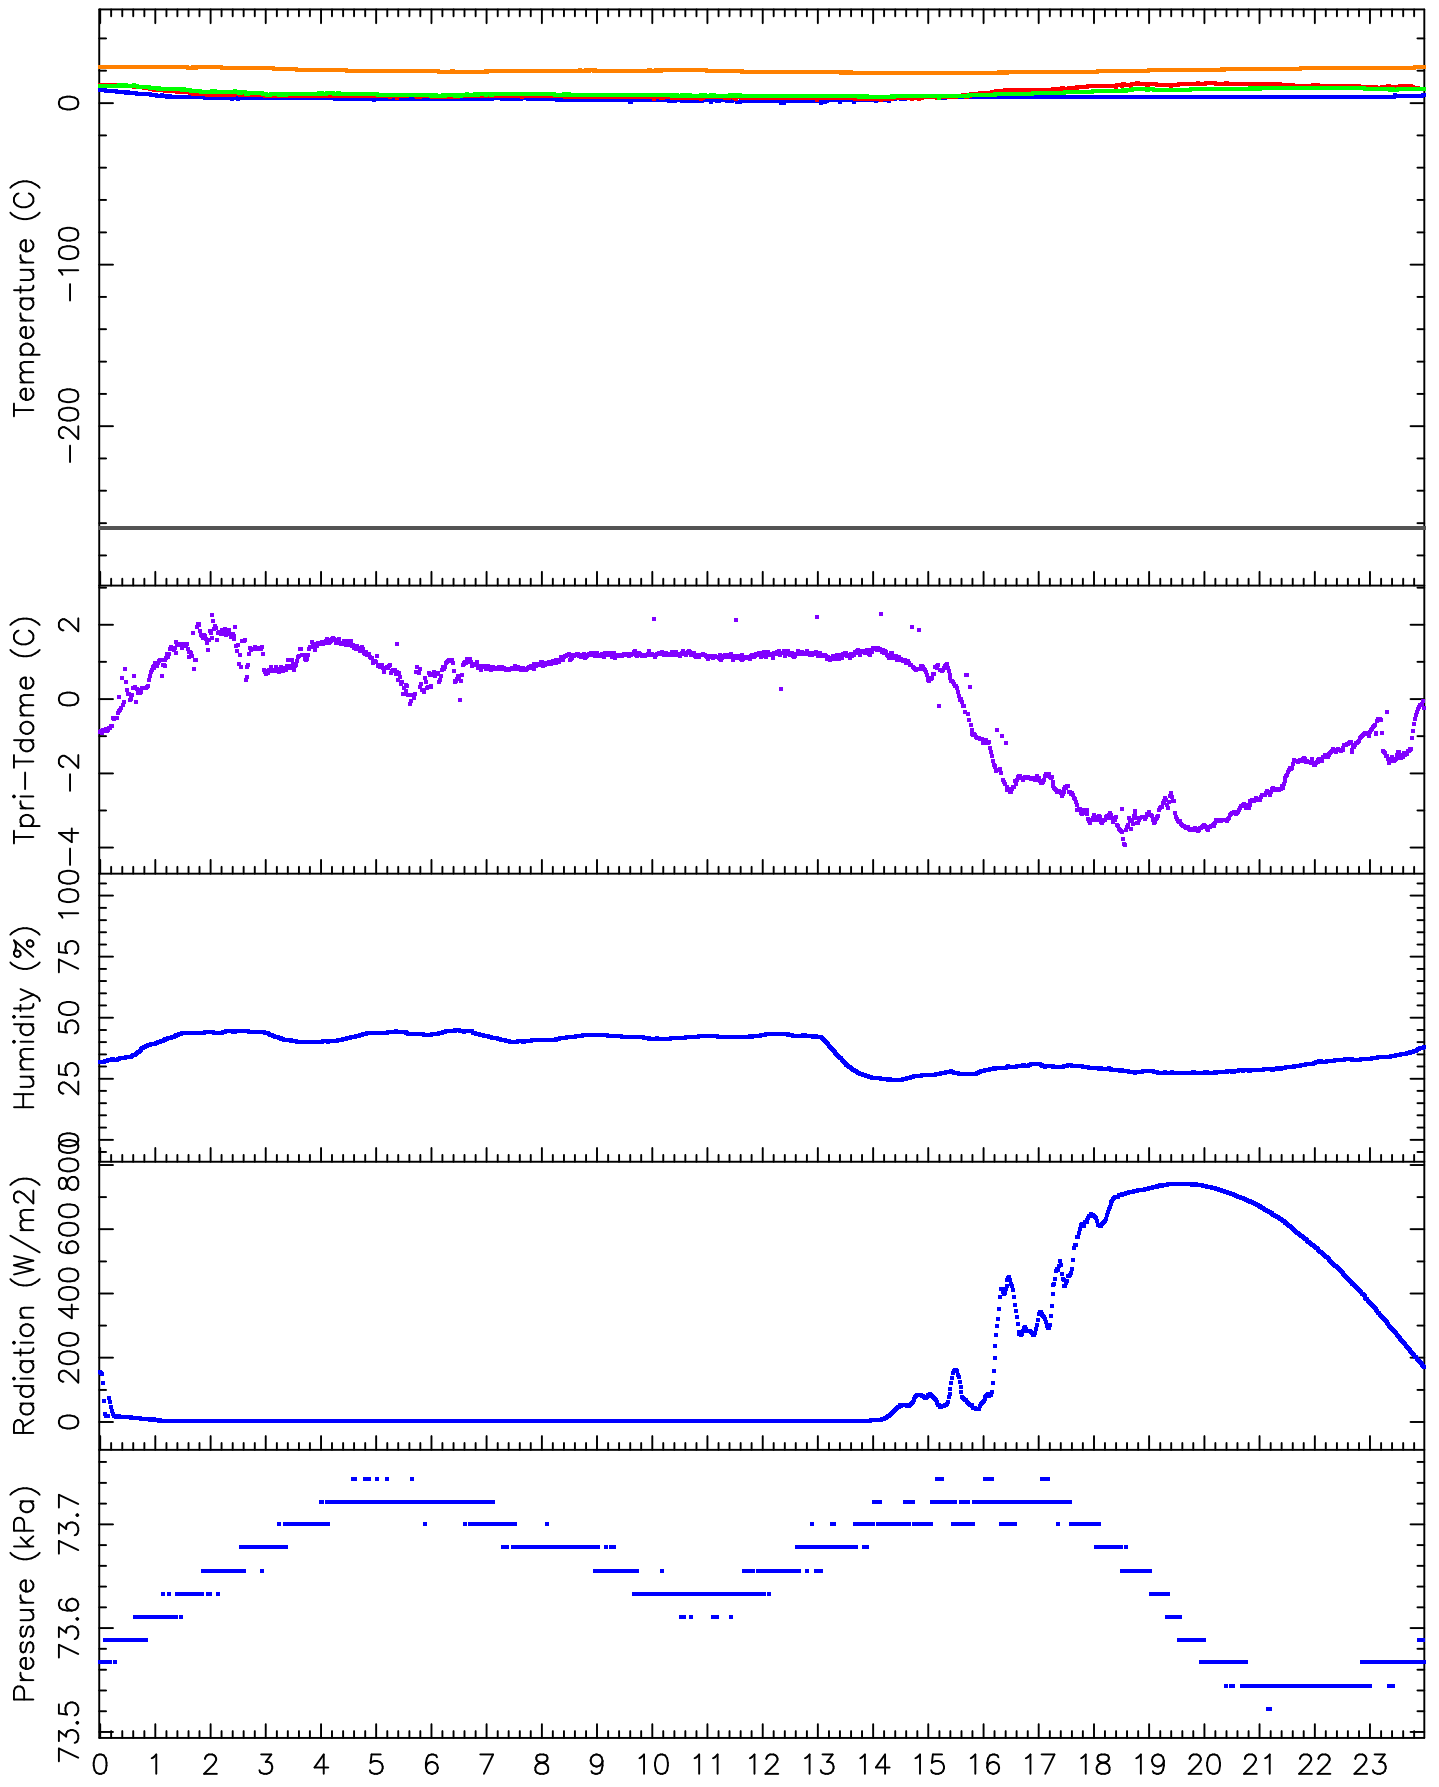

SPM 1.5m Telescope. 28-10-2005. Precipitation = 0000 mm.

Universal Time (hours)

Raul Michel (rmm@astroen.unam.mx)