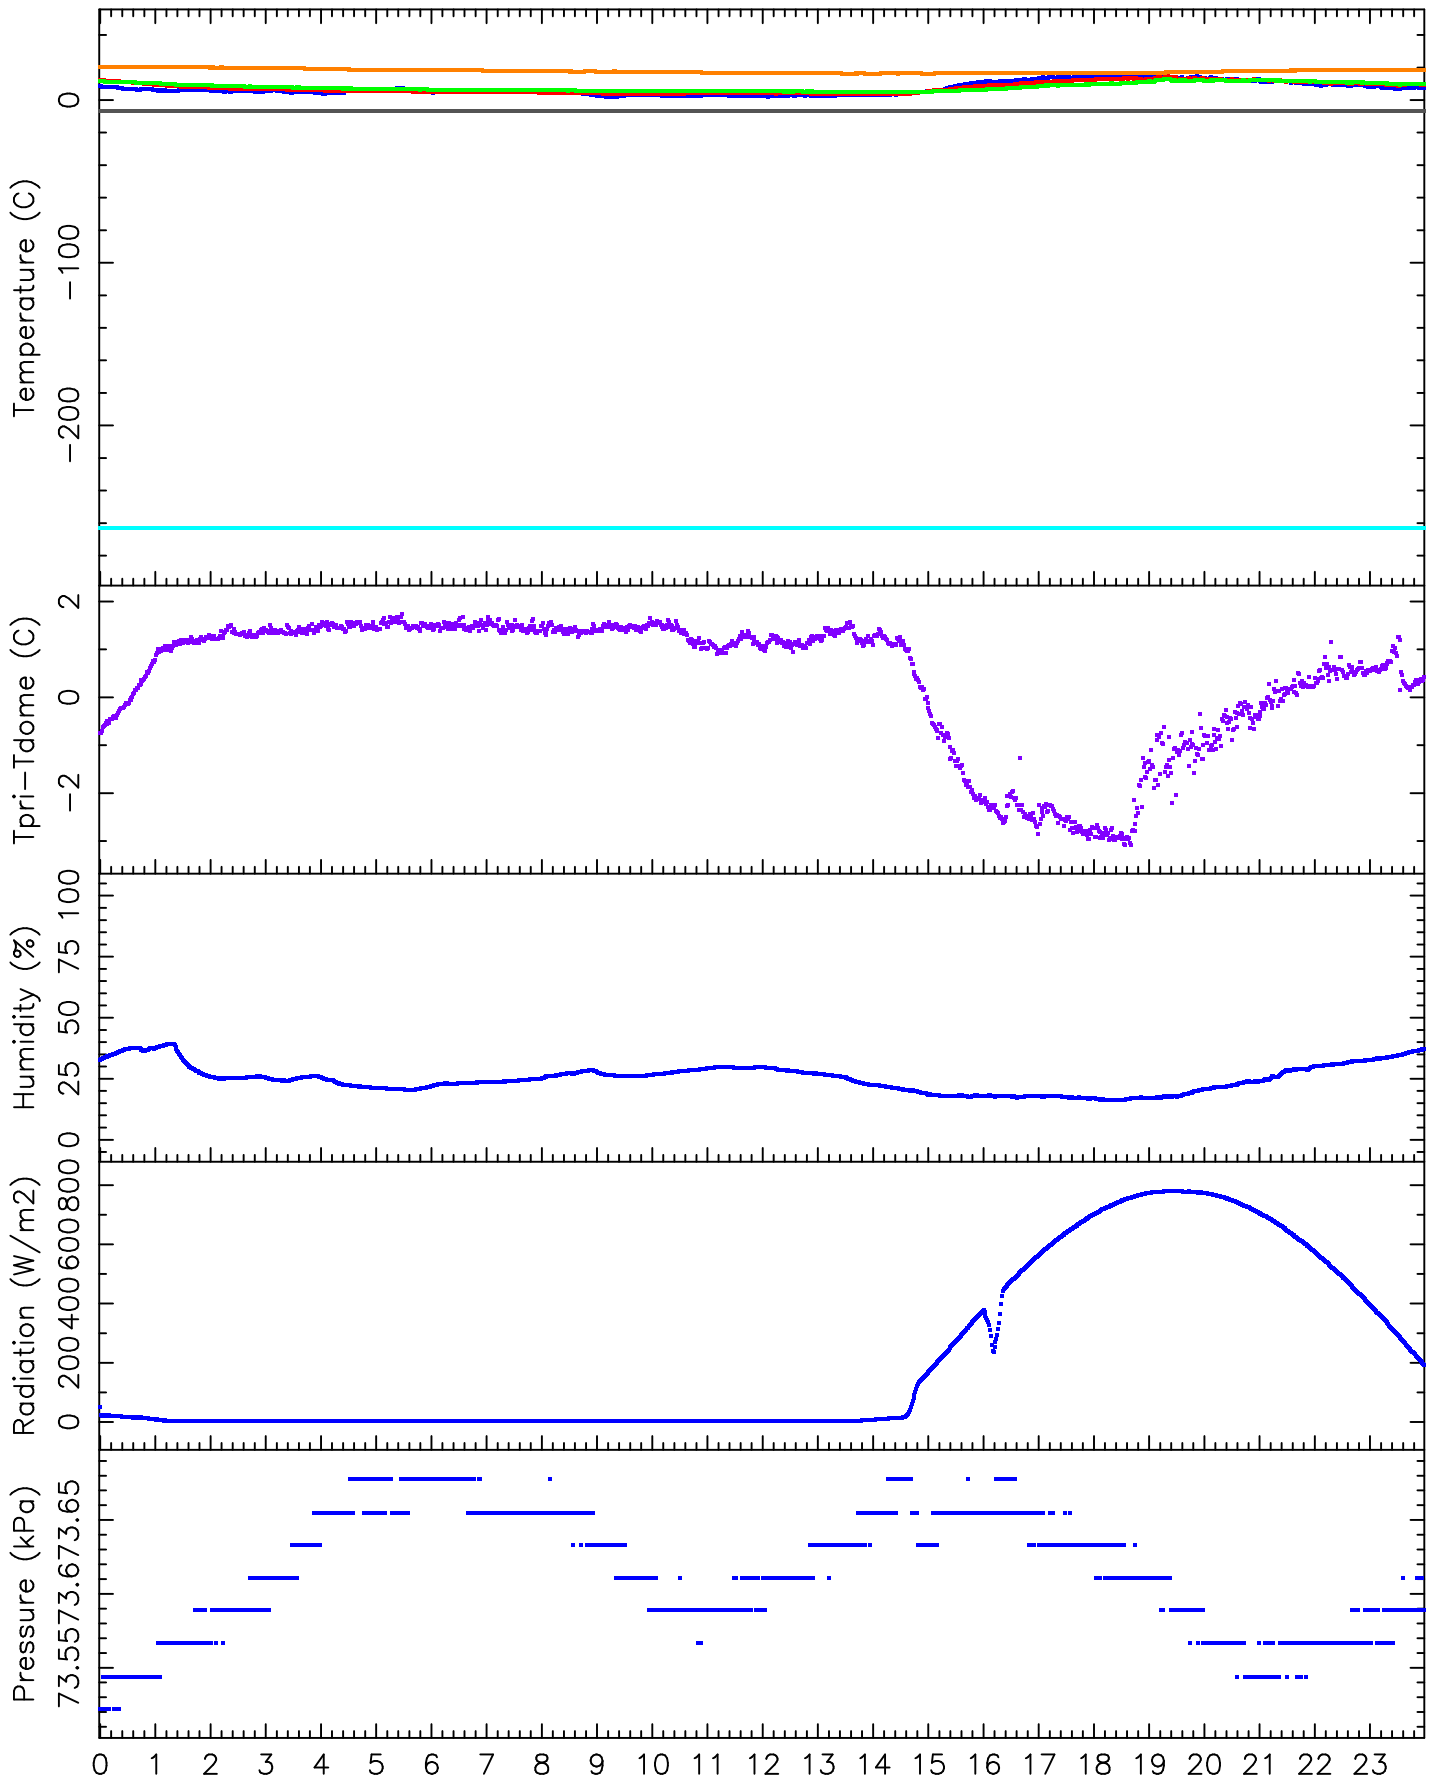

SPM 1.5m Telescope. 23-10-2005. Precipitation = 0000 mm.

Universal Time (hours)

Raul Michel (rmm@astroen.unam.mx)