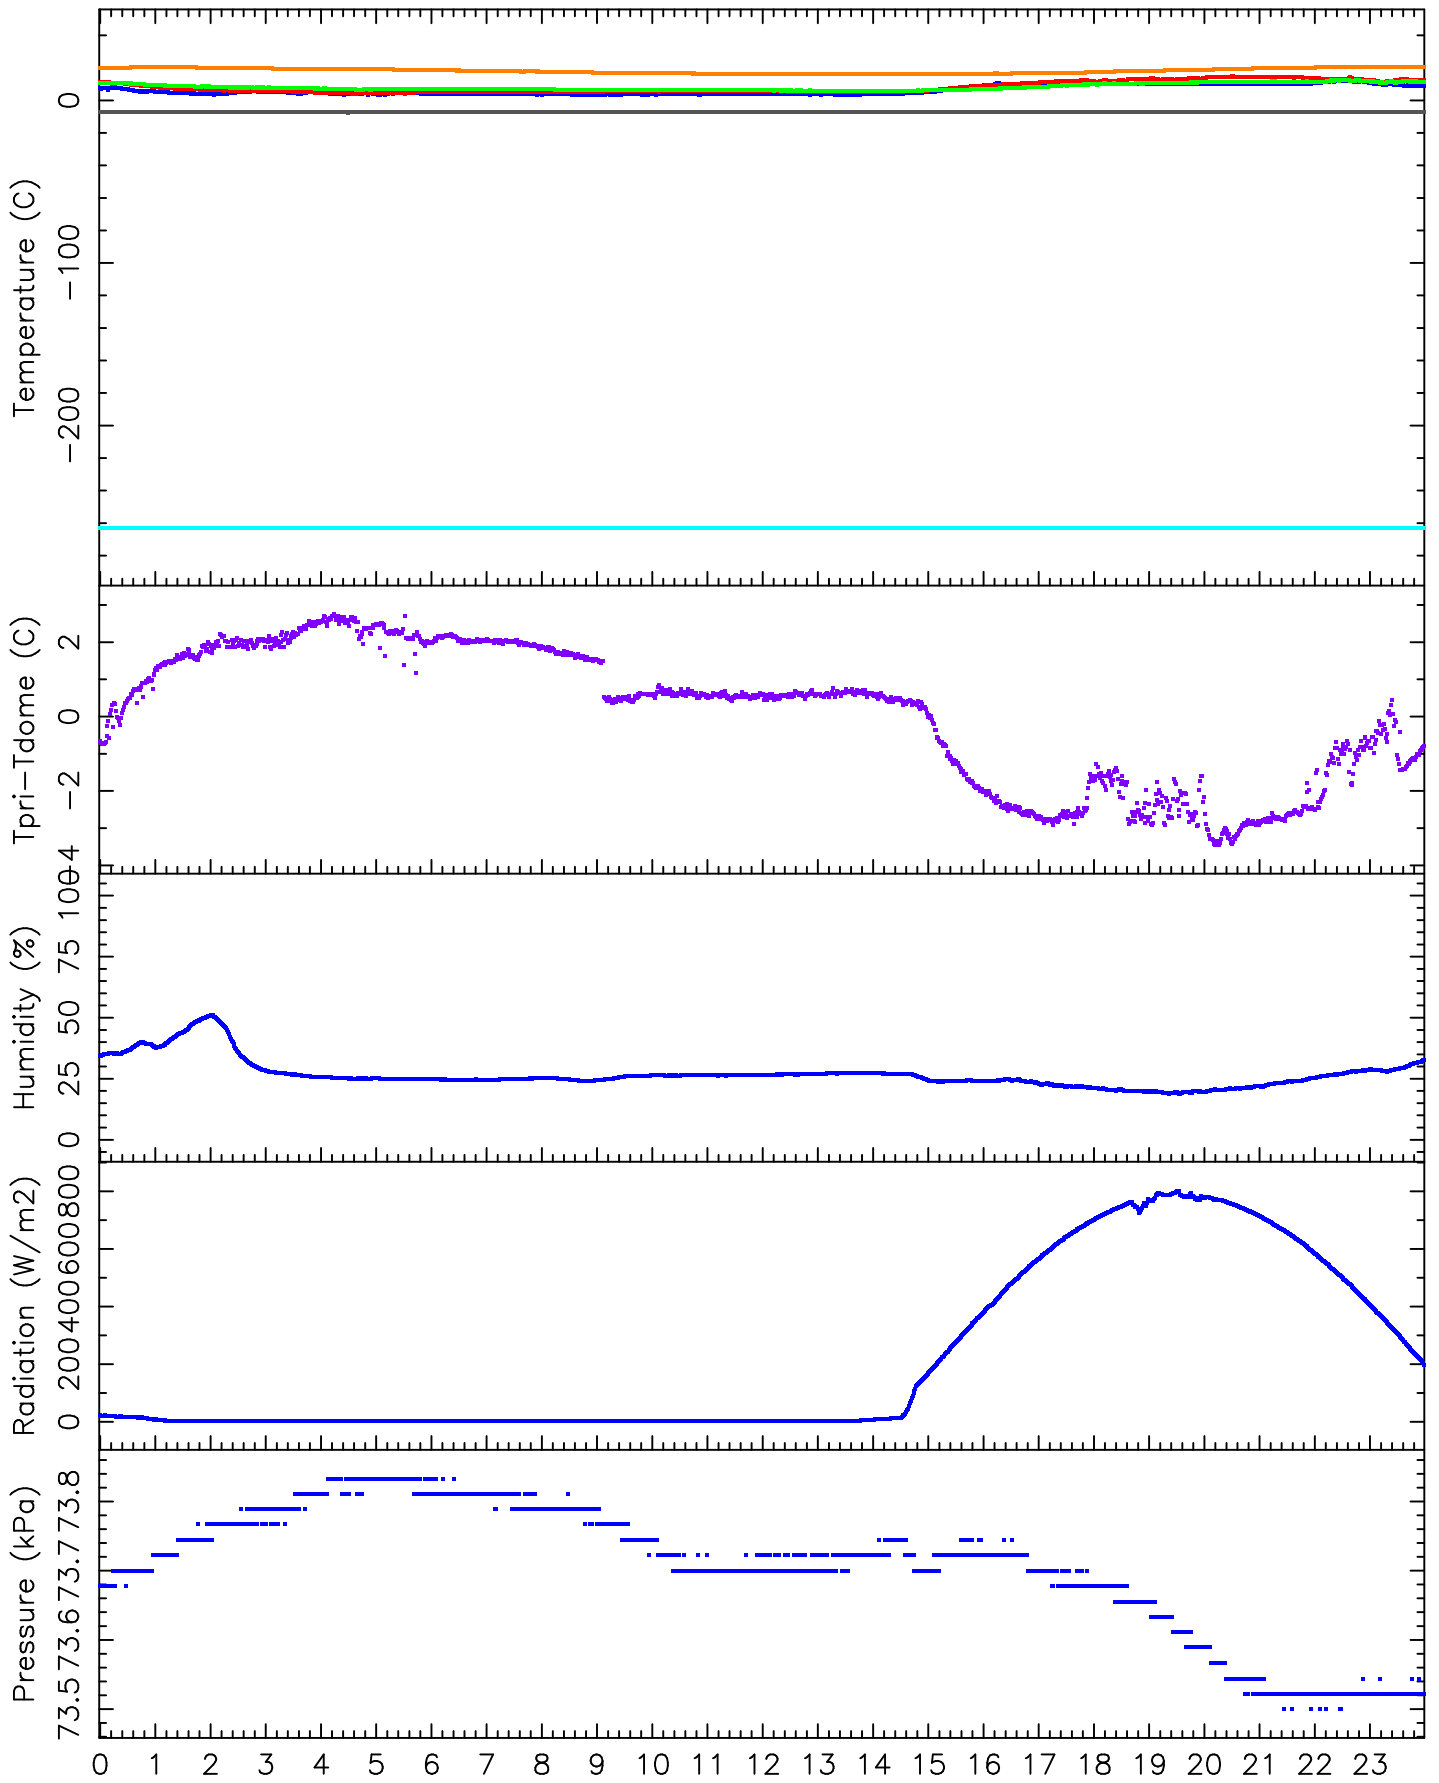

SPM 1.5m Telescope. 22-10-2005. Precipitation = 0000 mm.

Universal Time (hours)

Raul Michel (rmm@astroen.unam.mx)