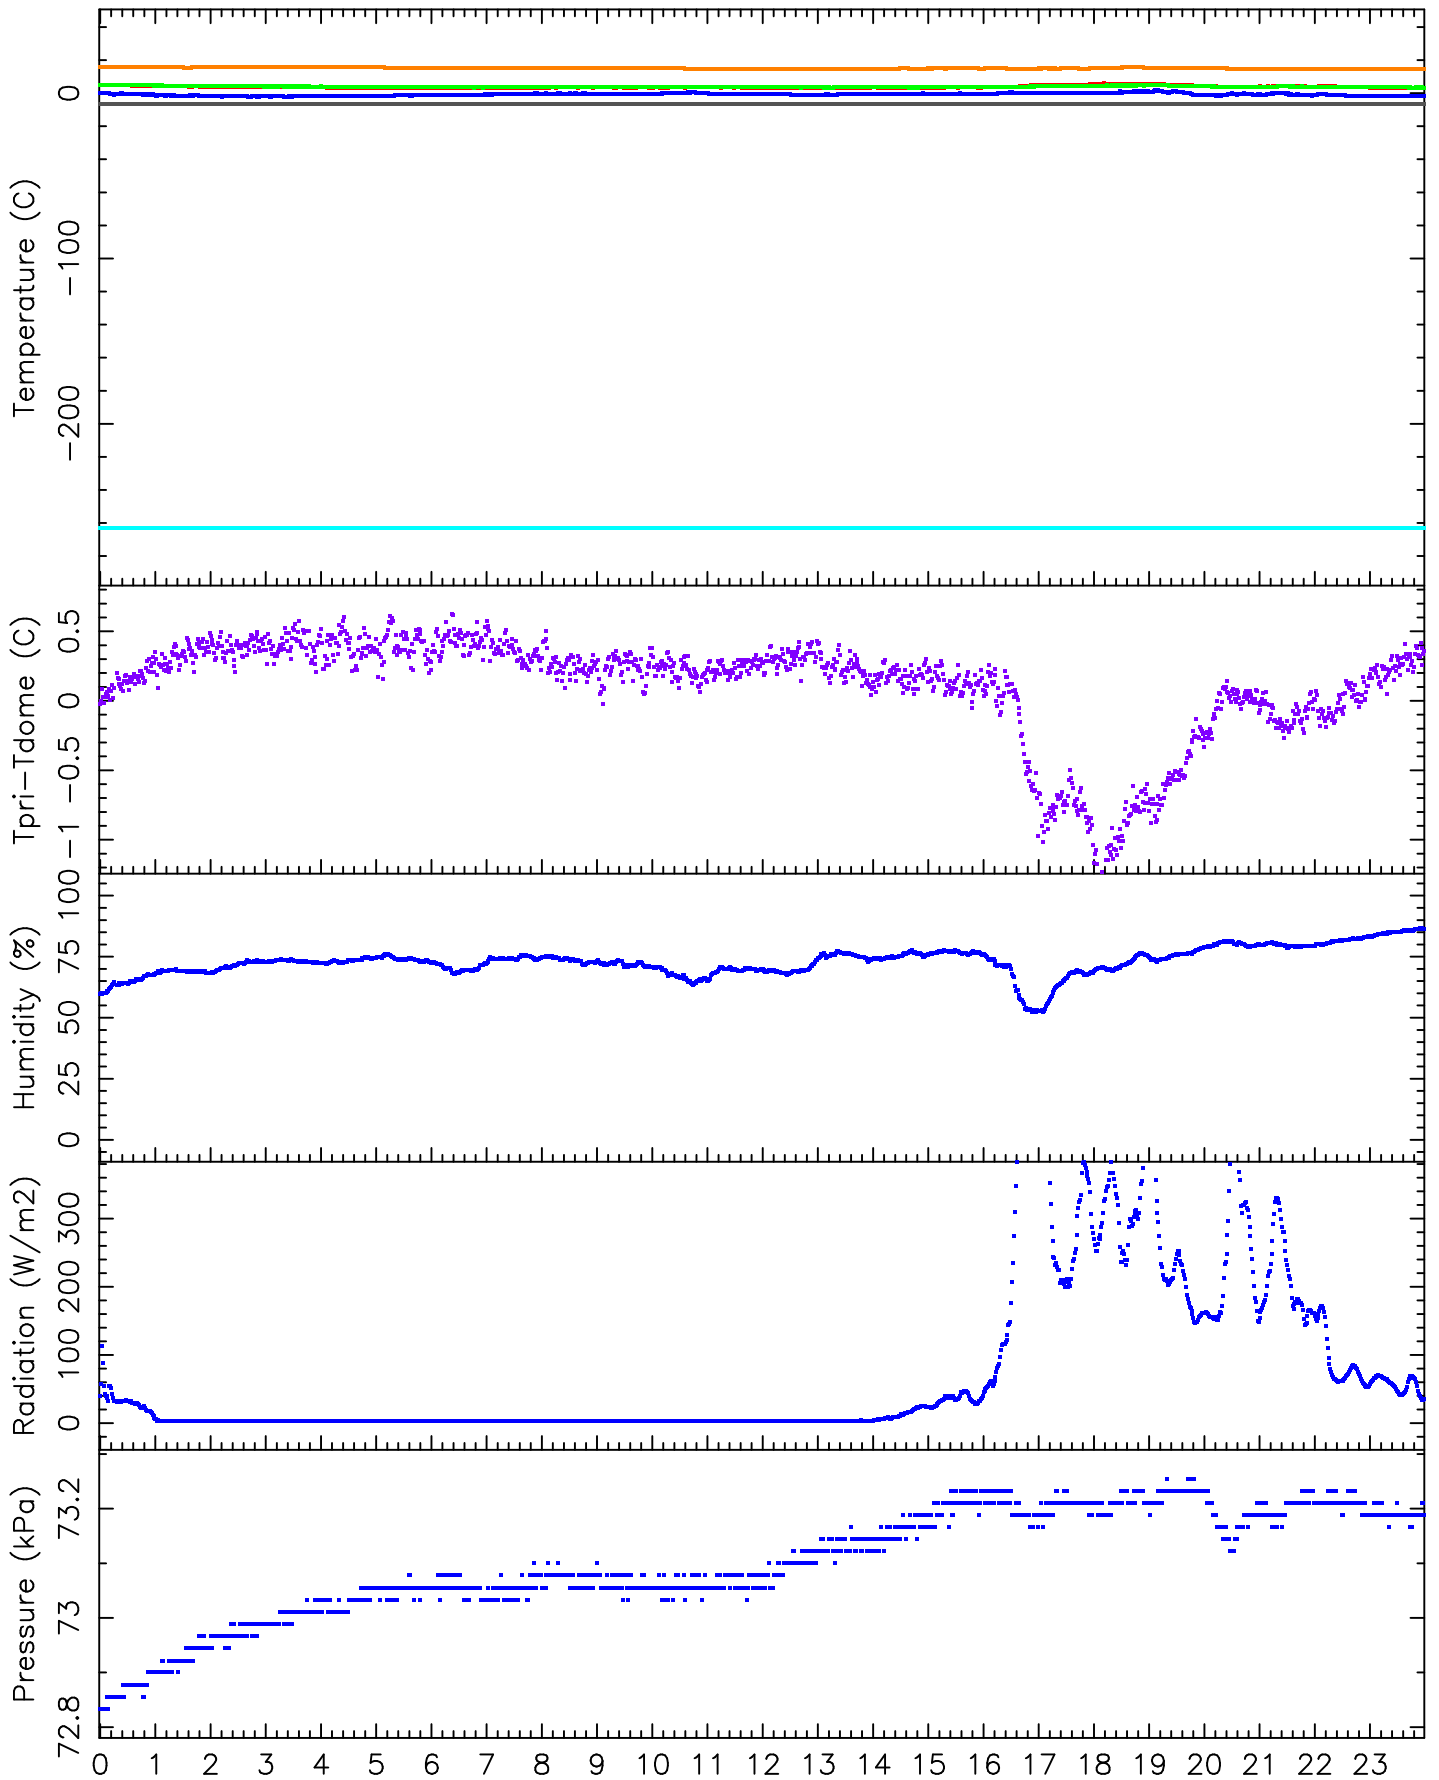

SPM 1.5m Telescope. 17-10-2005. Precipitation = 0001□ mm.

Universal Time (hours)

Raul Michel (rmm@astroen.unam.mx)