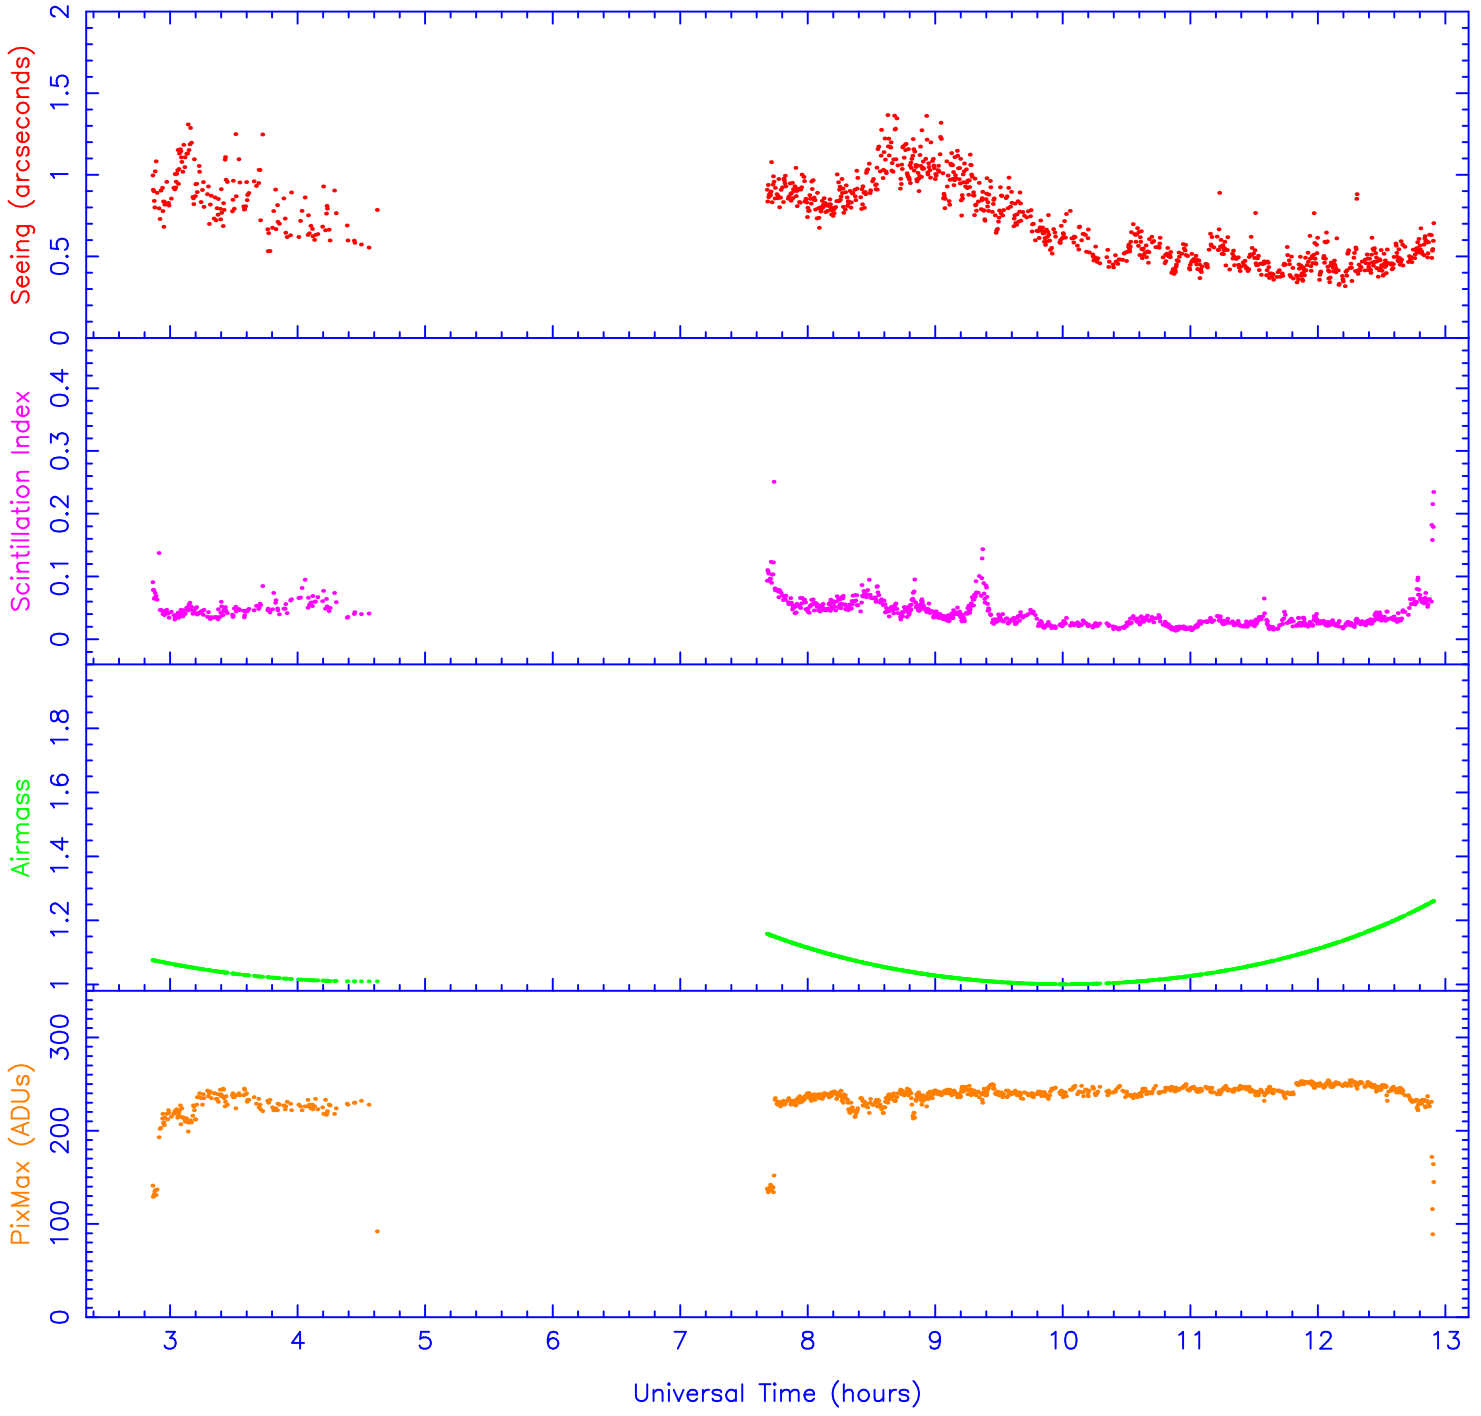

2002/08/19, 6.99 hours

Measurements=1009 1st_Q=0.50 Median=0.70 3rd_Q=0.91 Mean=0.72 Standard Dev.=0.24