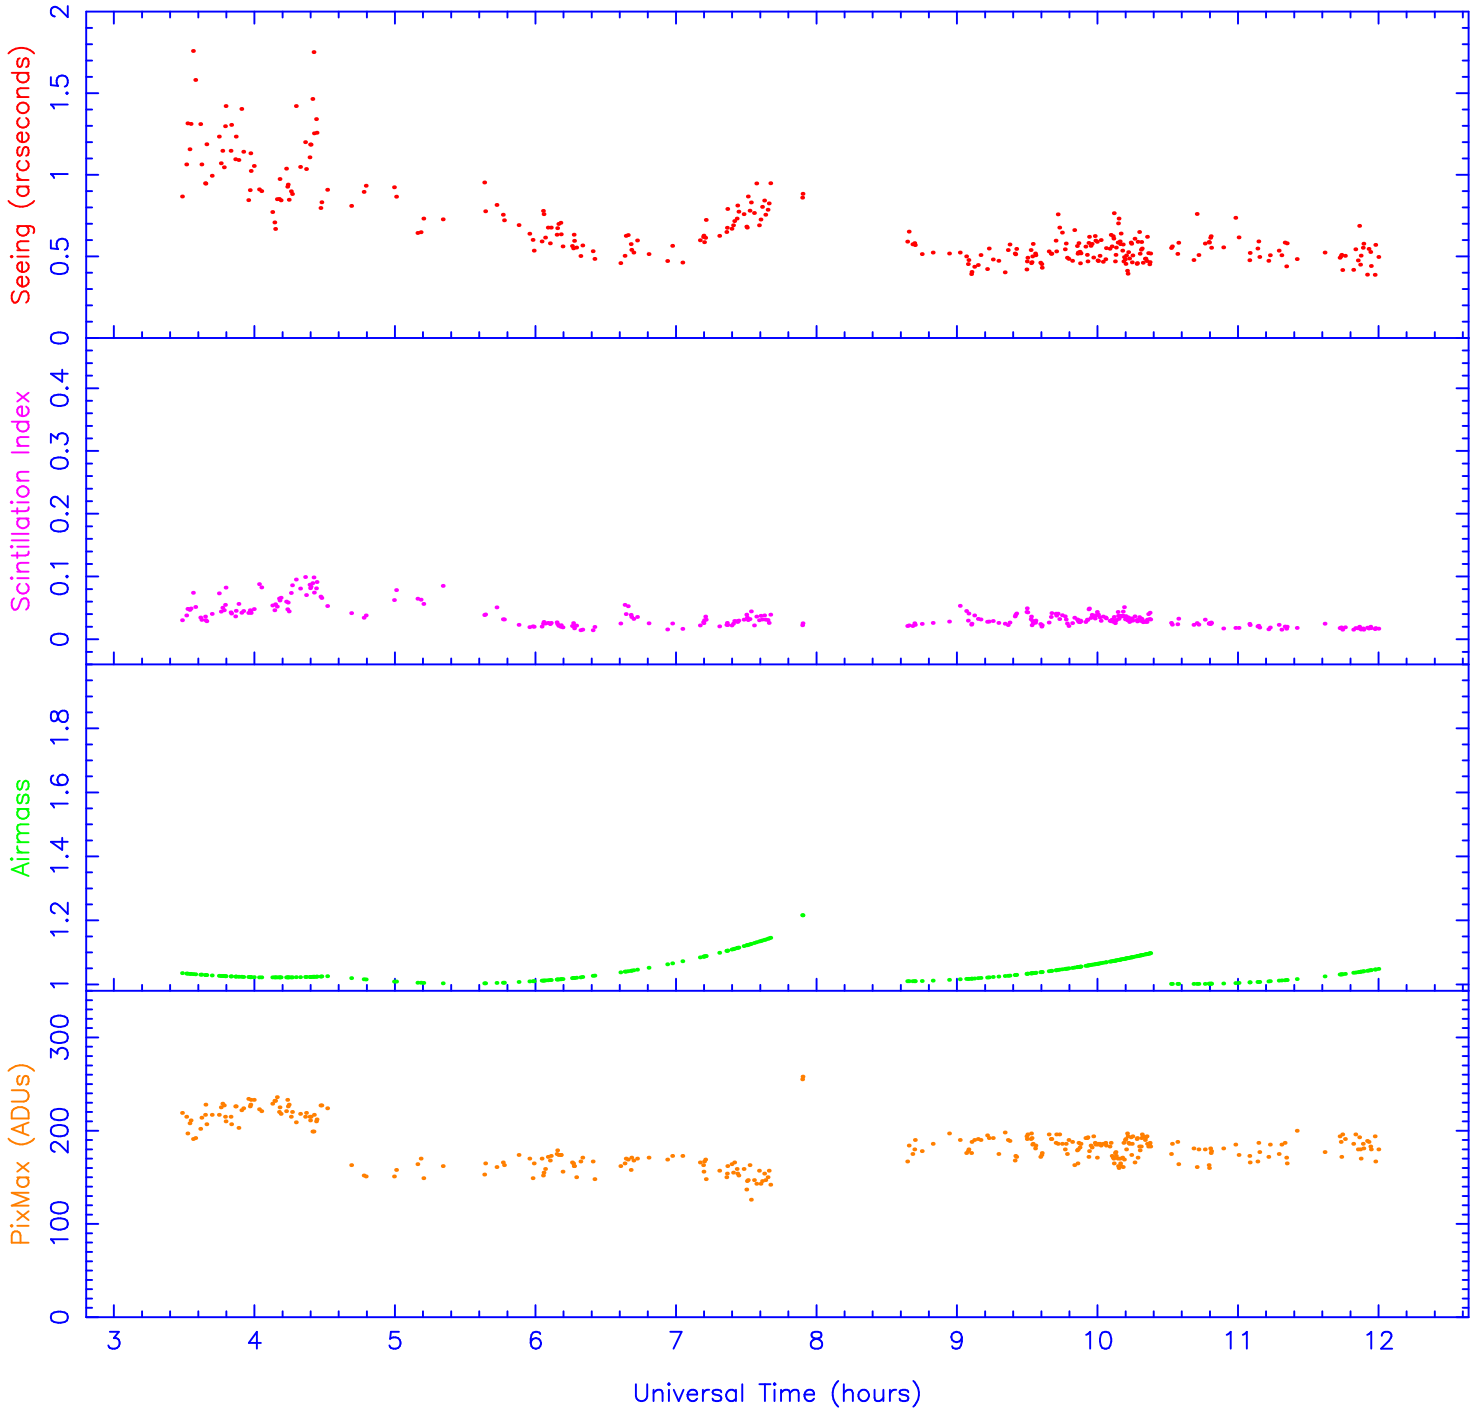

2002/06/19, 7.48 hours

Measurements=324 1st_Q=0.51 Median=0.58 3rd_Q=0.77 Mean=0.68 Standard Dev.=0.25