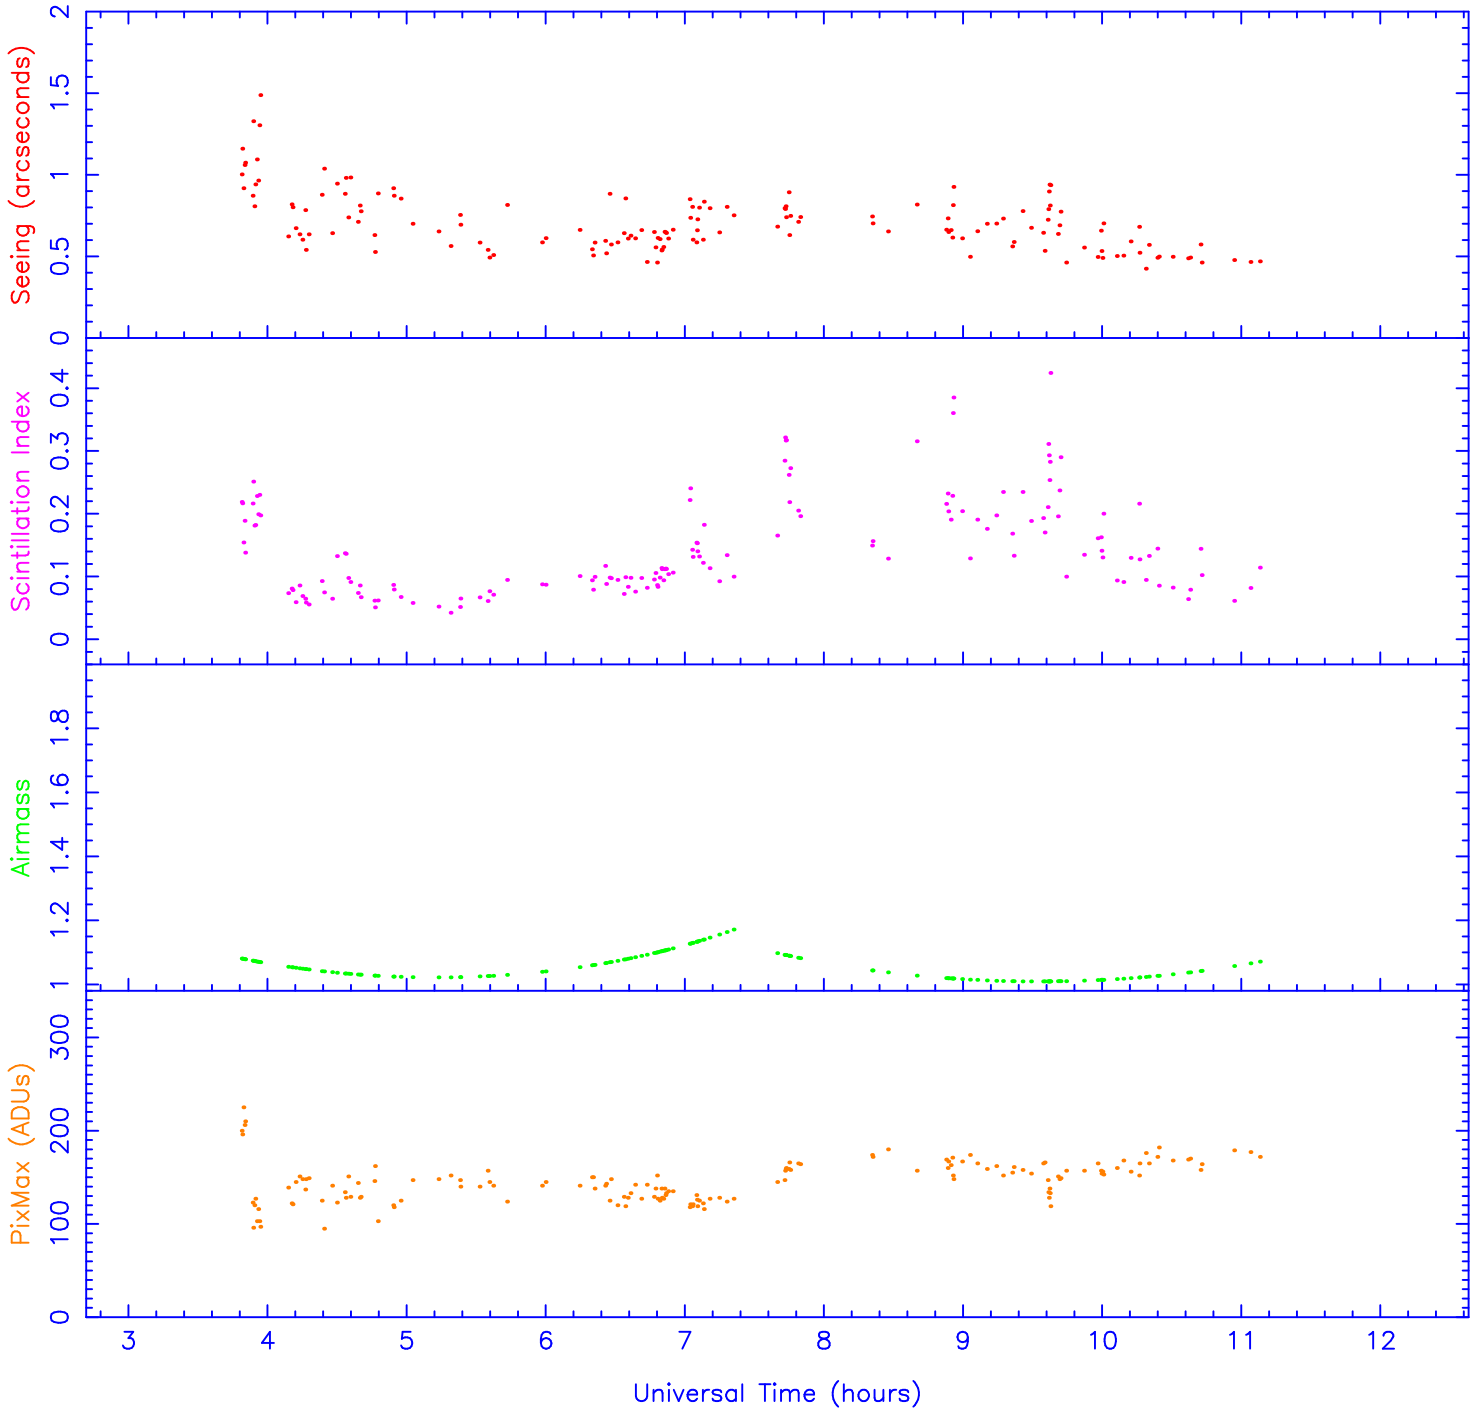

2002/06/03, 6.24 hours

Measurements=160 1st_Q=0.58 Median=0.66 3rd_Q=0.80 Mean=0.70 Standard Dev.=0.18